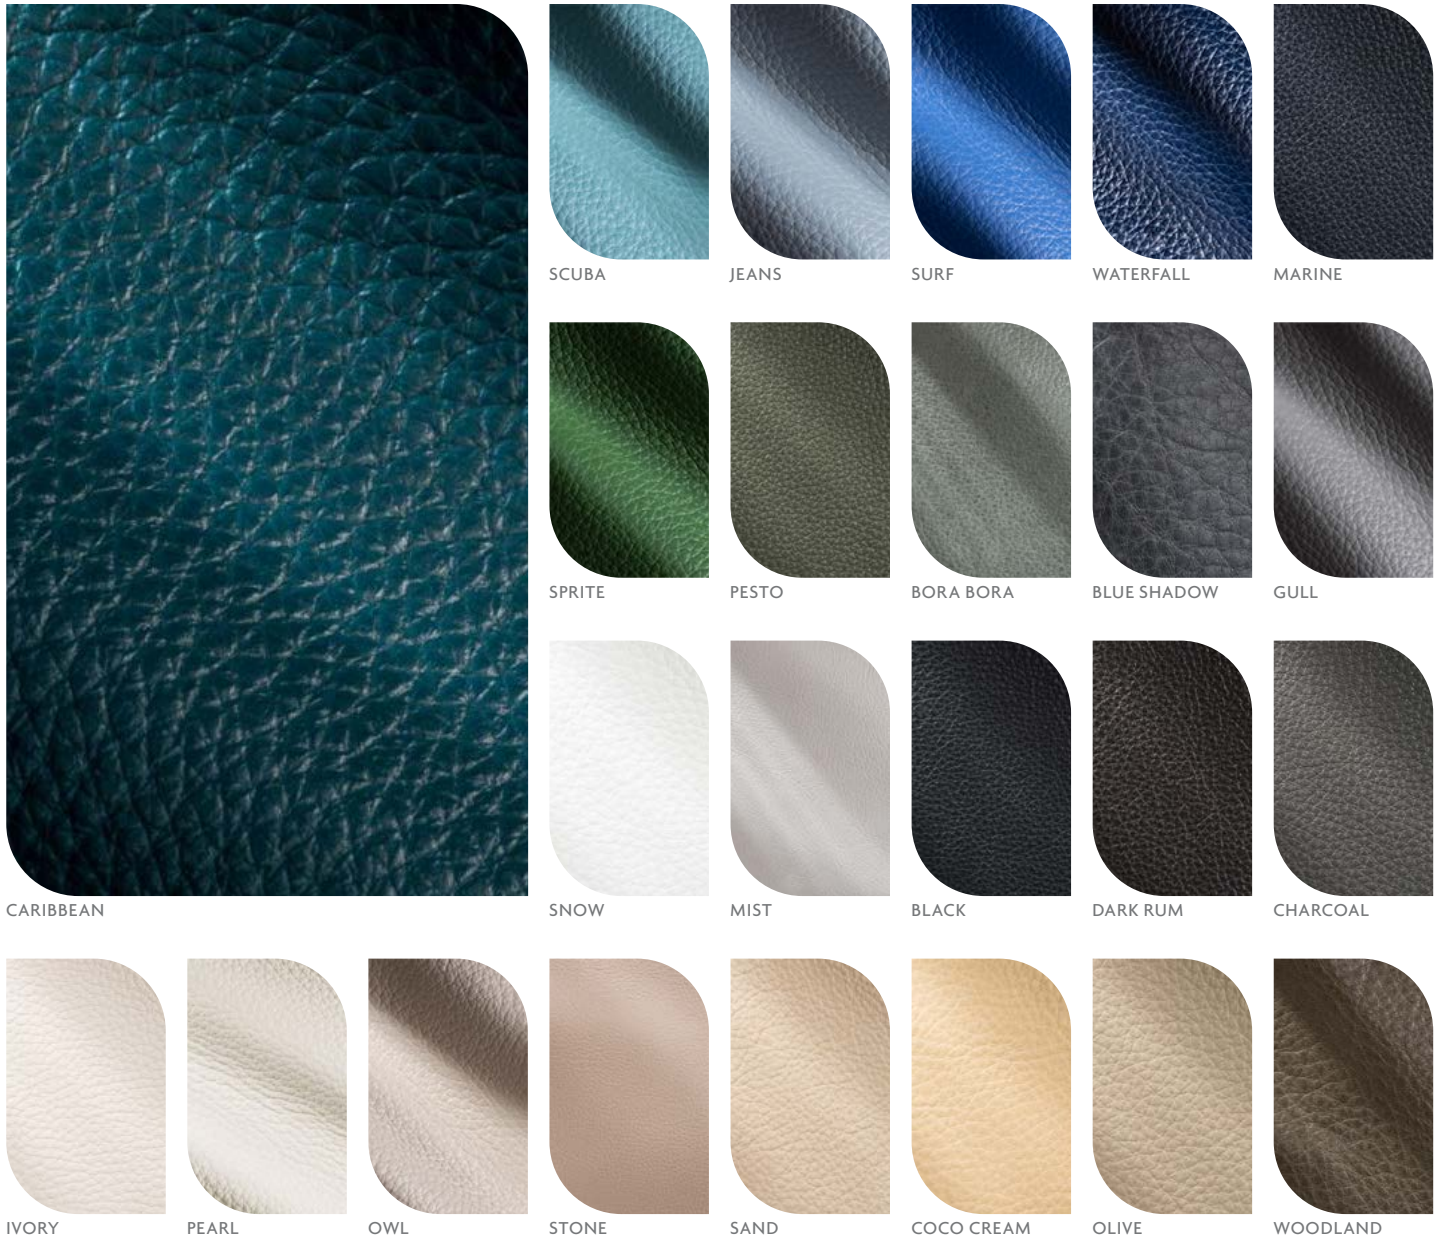

CTL Leather

Dublin
Leather Card

DUBLIN LEATHER

Leather Card

While every effort is made to present as accurate reproduction as possible, colors on actual products may vary slightly from digital reproductions.

© Borgo Contract Seating - January 18, 2022 11:36 AM

DUBLIN LEATHER

Leather Card

While every effort is made to present as accurate reproduction as possible, colors on actual products may vary slightly from digital reproductions.