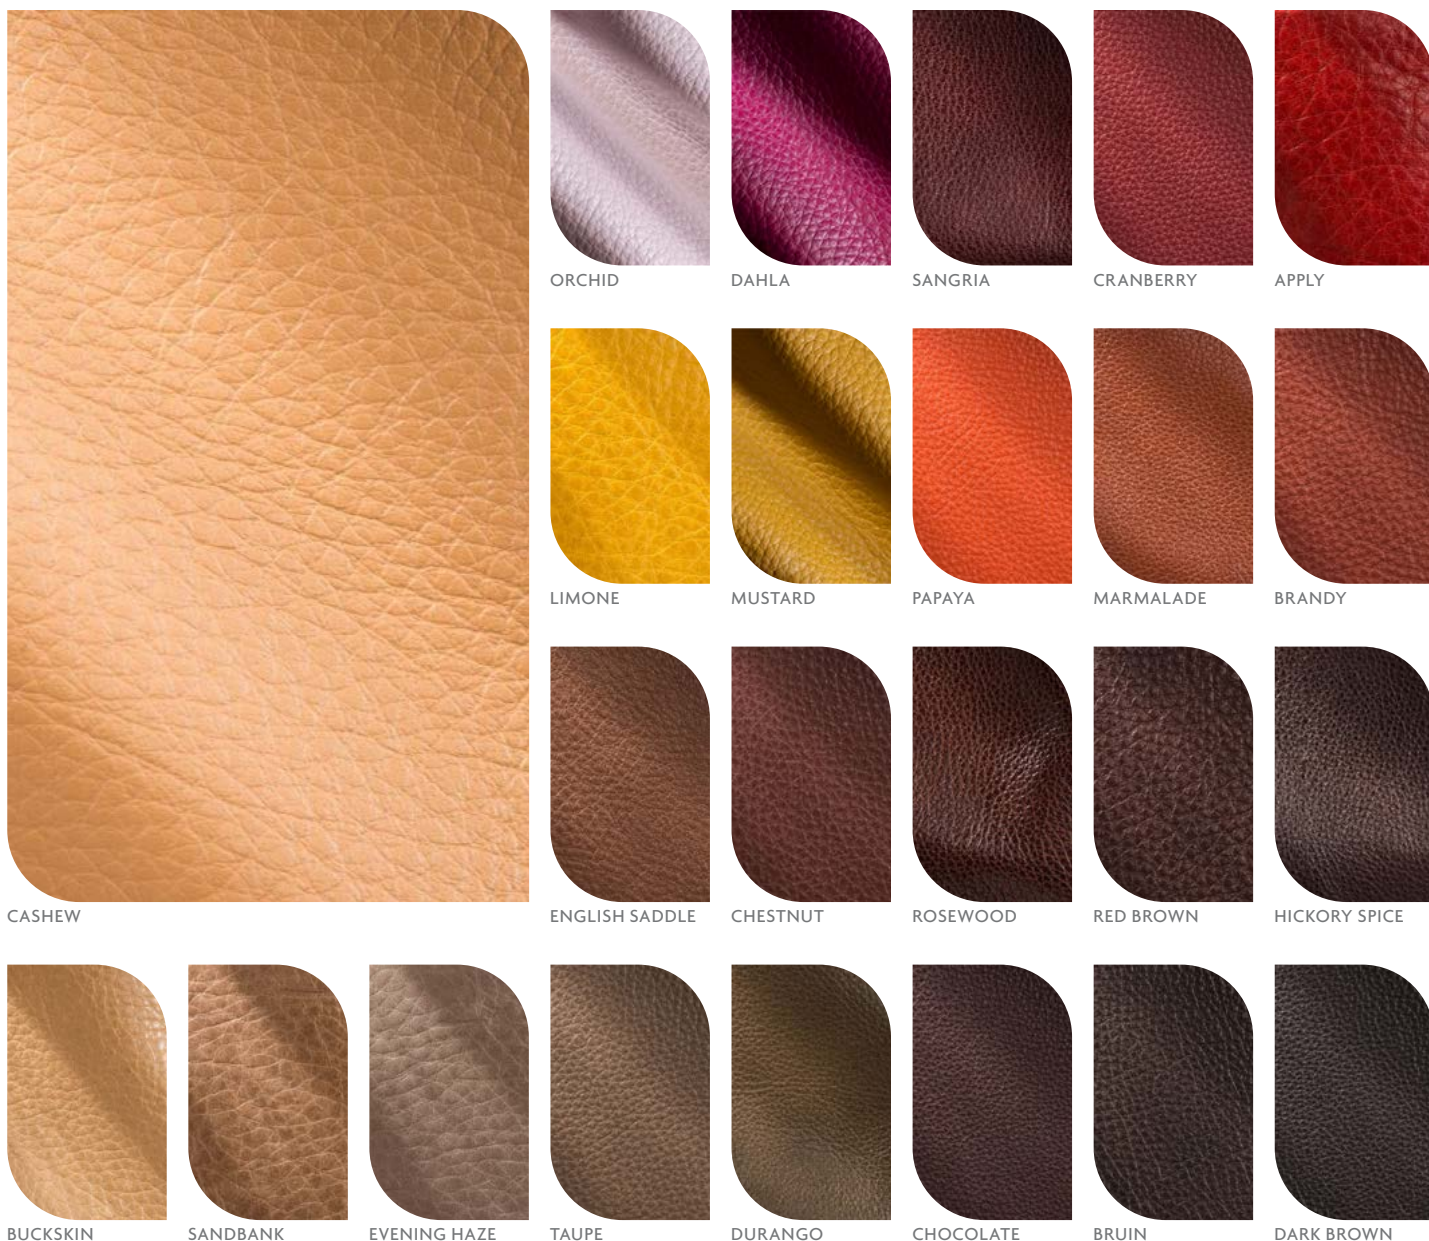

CTL Leather

Dublin
Leather Card

DUBLIN LEATHER

Leather Card

While every effort is made to present as accurate reproduction as possible, colors on actual products may vary slightly from digital reproductions.

© Borgo Contract Seating - January 18, 2022 11:36 AM

DUBLIN LEATHER

Leather Card

While every effort is made to present as accurate reproduction as possible, colors on actual products may vary slightly from digital reproductions.

© Borgo Contract Seating - January 18, 2022 11:36 AM

DUBLIN LEATHER

Leather Card

SPECIFICATIONS

Average Thickness	1.2 - 1.4 mm
Tensile Strength	40 - 70 %
Elongation at Break	35 - 70 %
Tear Strength	> 20 N
Flexing Endurance (20,000 cycles)	No Damage
Color Fastness to Artificial Light	min. 4 (Blue Scale)
Color Fastness to Rubbing (500 Dry Rubs, 100 Wet Rubs)	min. 4 (Gray Scale), min. 3/4 (Gray Scale)
Finishing Adhesion	> 3 N/cm
Determination of pH	min 3, se pH < 4, pH < 0.7
Ignitability BS 5852-0 (Cigarette)	Pass
Ignitability BS 5852-1 (Match)	Pass
Fire & Burning Behavior Cigarette & Match Flame	Self Extinguish
California Technical	Self Extinguish
Cigarette Ignition Resistance	Class 1
Boston Fire Dept	Pass
Wyzenbeek (70,000 Cycles)	Pass