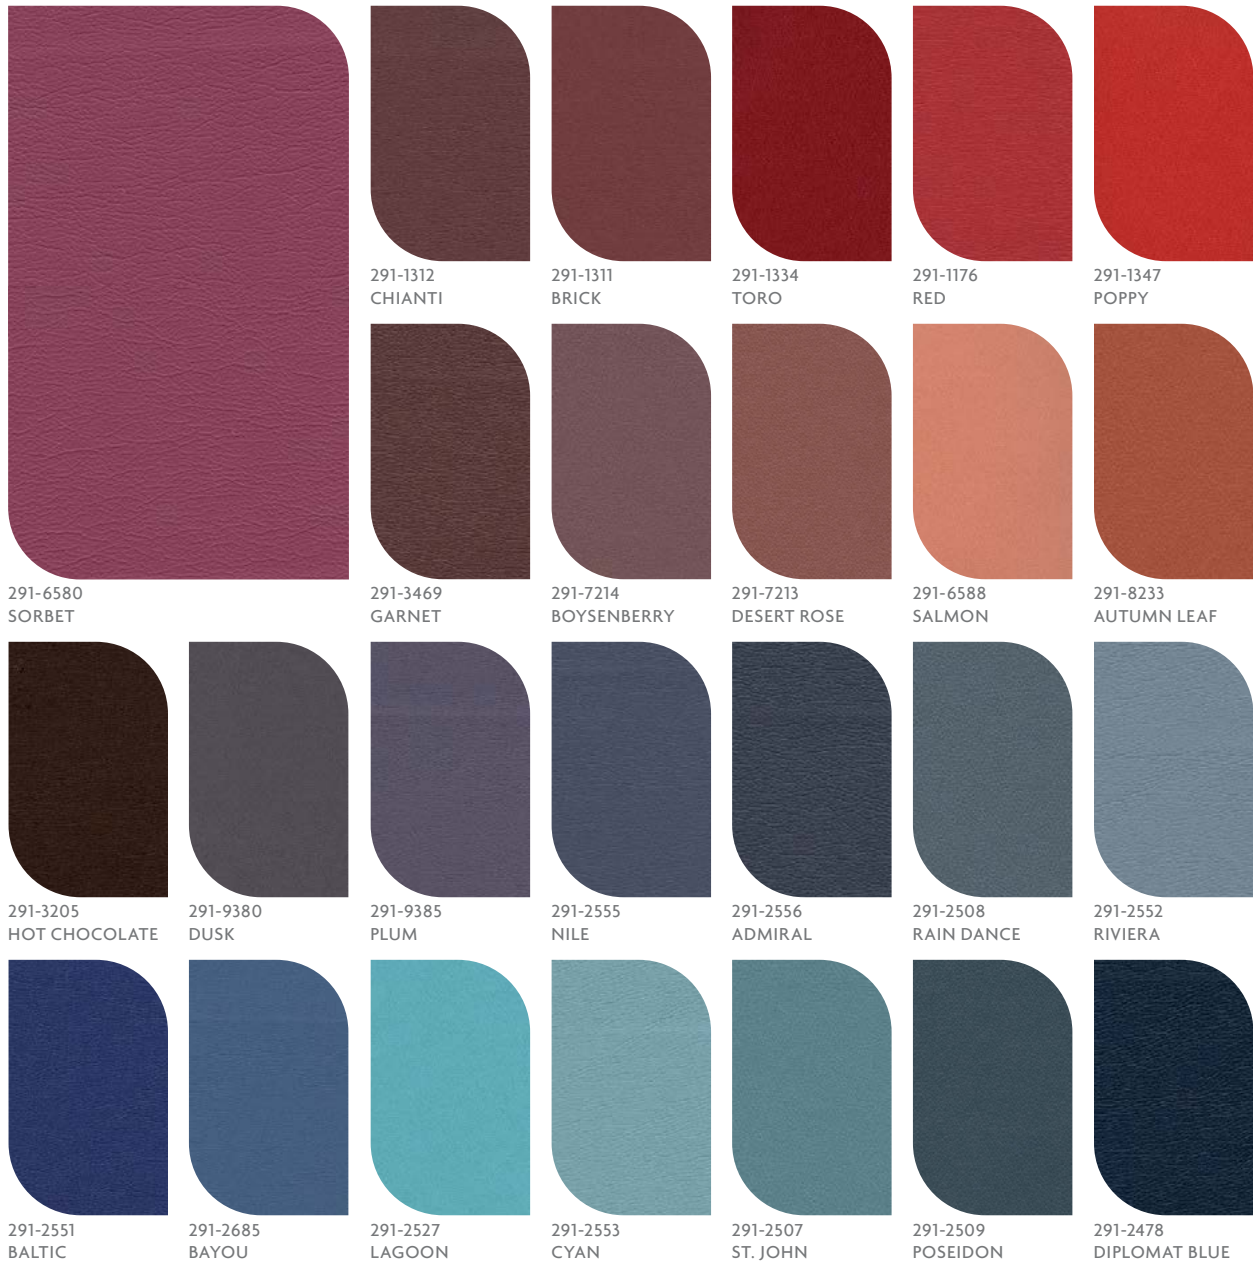

# ULTRALEATHER FABRIC

Fabric Card

While every effort is made to present as accurate reproduction as possible, colors on actual products may vary slightly from digital reproductions.

NOTE: We do not guarantee matches and recommend you examine a sample prior to accepting a color match.

# ULTRALEATHER FABRIC

Fabric Card

While every effort is made to present as accurate reproduction as possible, colors on actual products may vary slightly from digital reproductions.

291-5806  
SCHOONER

291-3602  
STONE

291-0001  
WHITE

291-5714  
ICE

291-5668  
SILVER PEARL

291-5666  
DOVE GREY

291-5040  
ELEPHANT

291-5708  
GRANITE

291-5763  
CHARCOAL

291-5607  
RAVEN WING