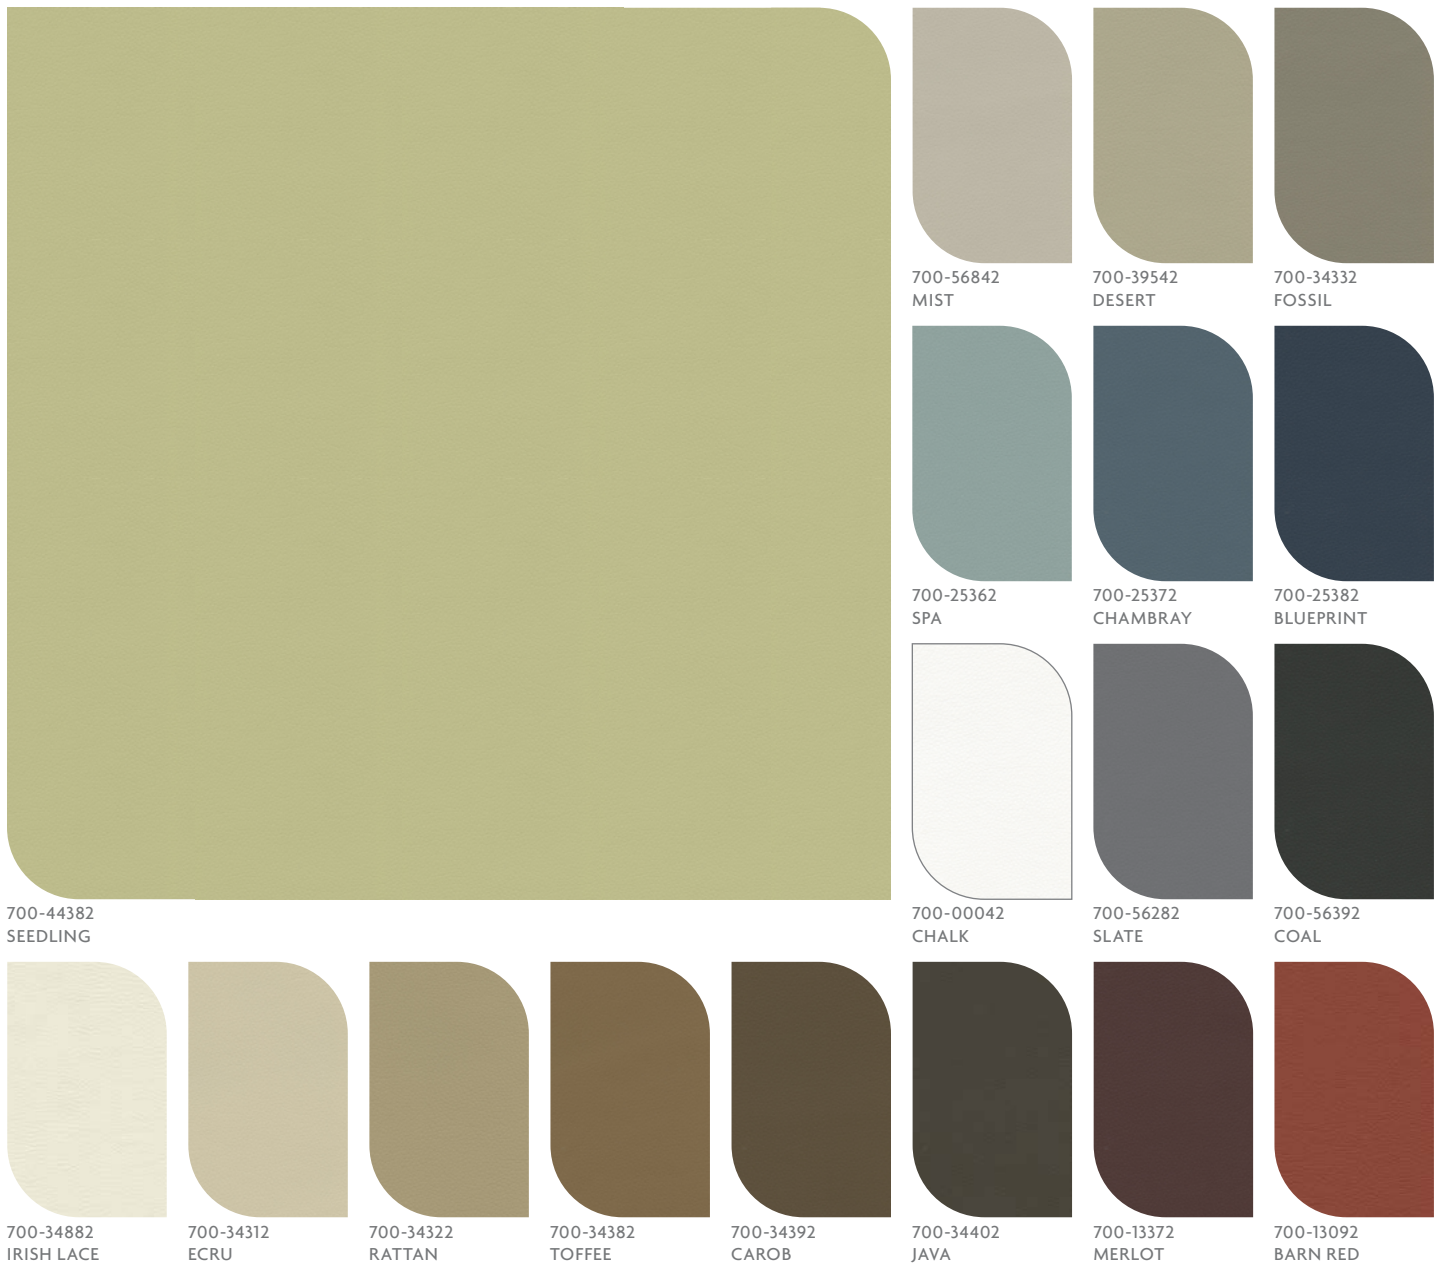

Ultrafabrics

Fabric
Primera

PRIMERA FABRIC

Fabric Card

While every effort is made to present as accurate reproduction as possible, colors on actual products may vary slightly from digital reproductions.

NOTE: We do not guarantee matches and recommend you examine a sample prior to accepting a color match.

PRIMERA FABRIC

Fabric Card

SPECIFICATIONS

Composition:	100% Polyurethane Surface 55% Rayon, 45% Polyester
Weight:	Approx. 12.5 oz. / yd.
Width:	54"
Repeat:	None

PERFORMANCE

Abrasion:	ASTM D4157 / 400,000 Double Rubs (Wyzenbeek)* ASTM D3884 / 2,000 cycles (Taber)* BS EN ISO 12947-2 / 200,000 Rubs (Martindale)* *meets or exceeds
Crocking:	AATCC 8, Class 4-5 Wet & Dry
Light Fastness:	AATCC 16.3, 200 Hours, Grade 4