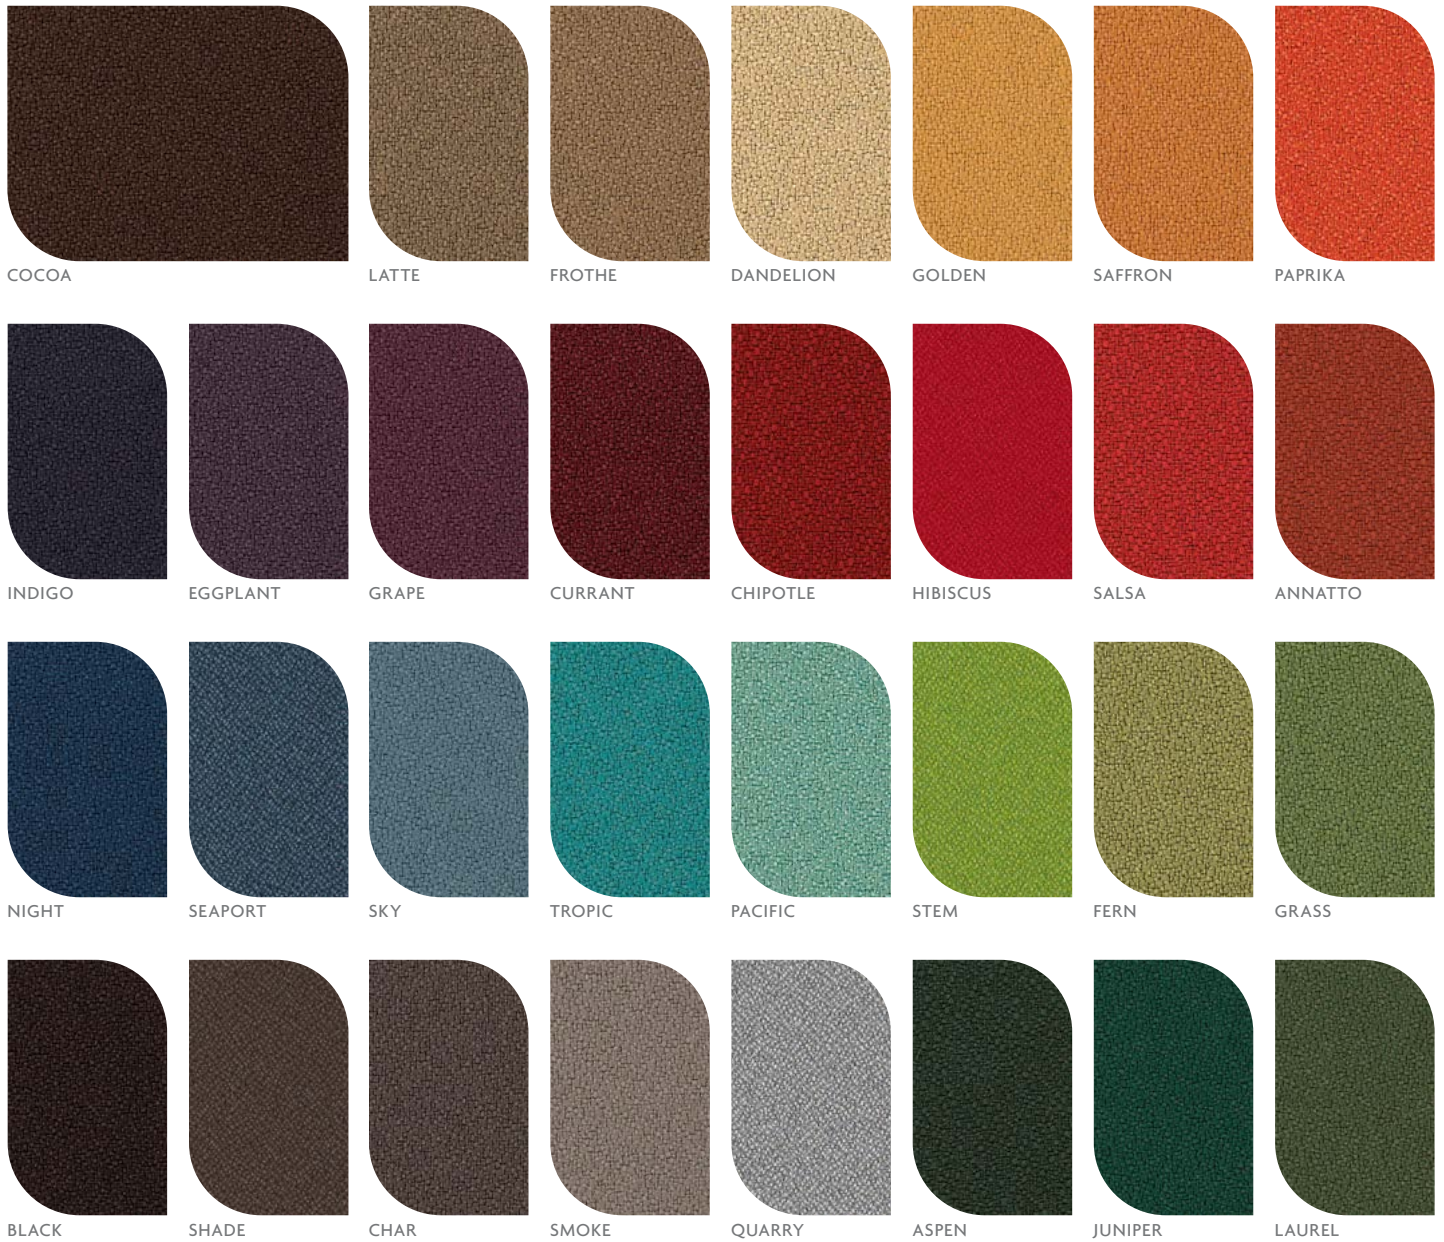

borgo®

MomentumTextiles

Fabric
Hue

HUE FABRIC

Fabric Card

While every effort is made to present as accurate reproduction as possible, colors on actual products may vary slightly from digital reproductions.

© Borgo Contract Seating - December 14, 2020 11:27 AM

HUE FABRIC

Fabric Card

TECHNICAL INFORMATION

Content:	65% Post Industrial Recycled Polyester; 35% Post Consumer Recycled Polyester
Backing:	Latex
Width:	54"
Weight:	0.90 lbs.
Finish:	N/A