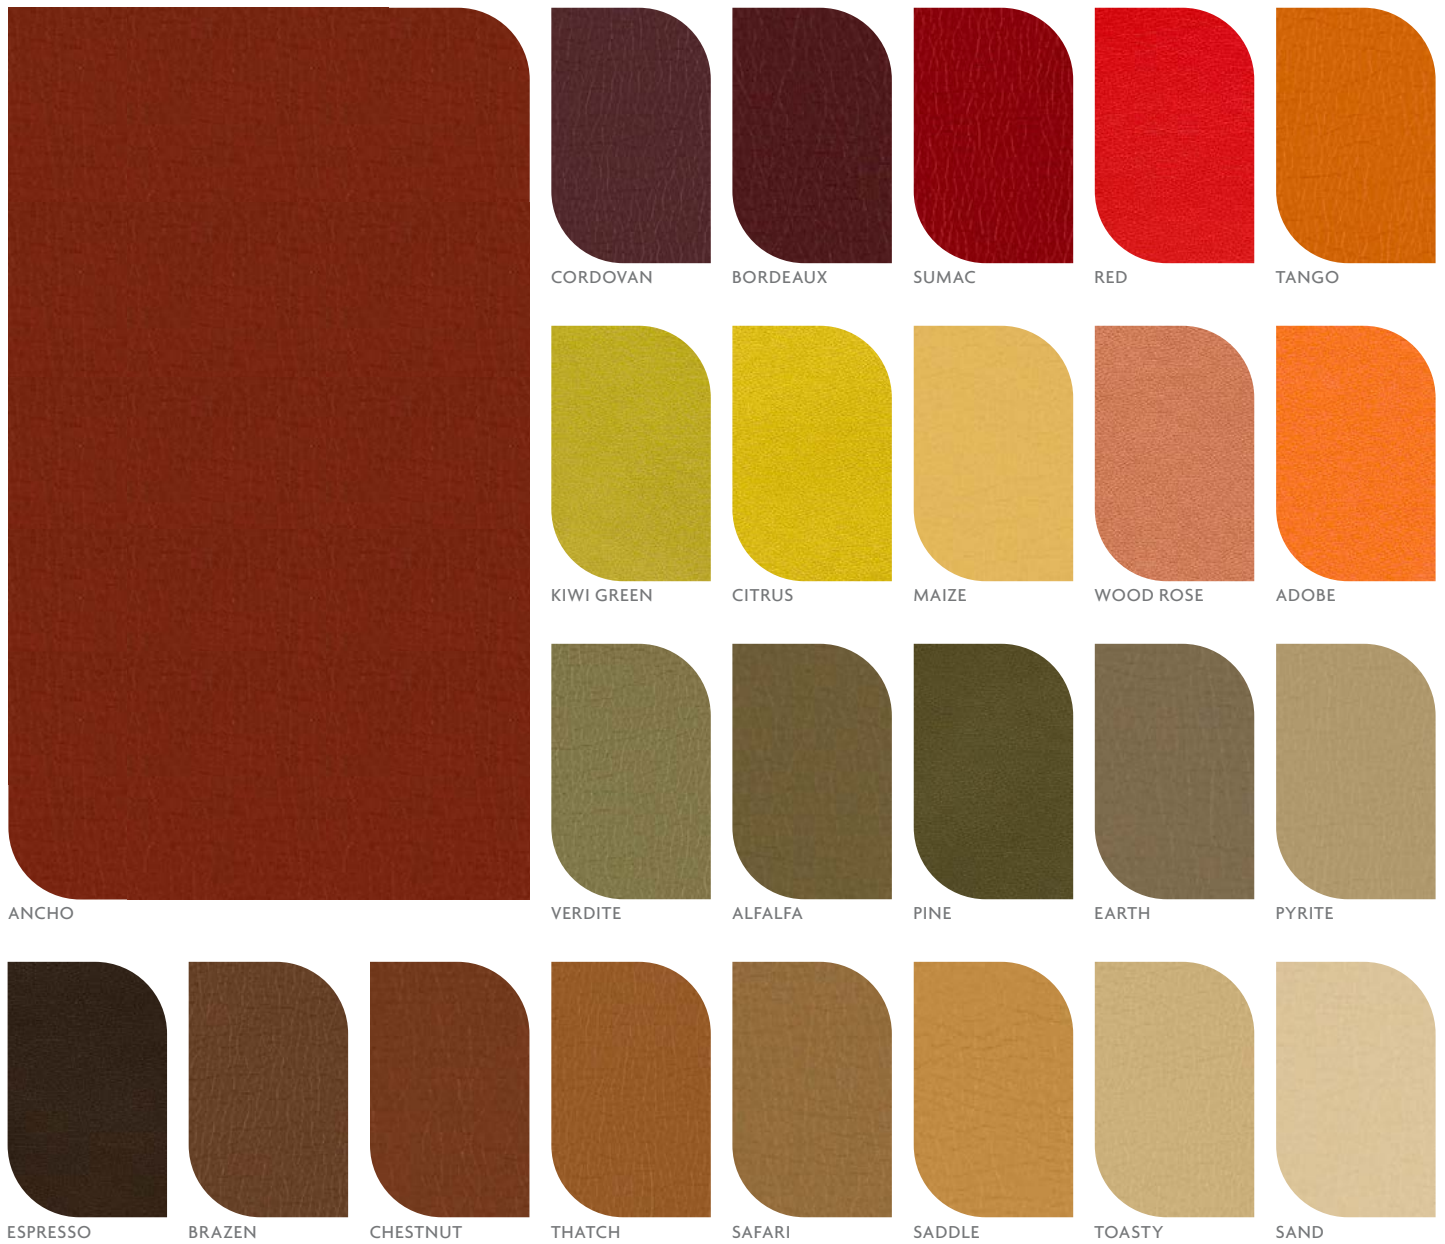

MomentumTextiles

Fabric
Center

CANTER FABRIC

Fabric Card

While every effort is made to present as accurate reproduction as possible, colors on actual products may vary slightly from digital reproductions.

© Borgo Contract Seating - December 14, 2020 4:31 PM

CANTER FABRIC

Fabric Card

While every effort is made to present as accurate reproduction as possible, colors on actual products may vary slightly from digital reproductions.

© Borgo Contract Seating - December 14, 2020 4:31 PM

CANTER FABRIC

Fabric Card

TECHNICAL INFORMATION

Content:	100% EPU Polyurethane
Backing:	Polyester
Width:	54"
Weight:	1.72 lbs.
Finish:	N/A

PERFORMANCE

Durability	1,000,000 Double Rubs
------------	-----------------------