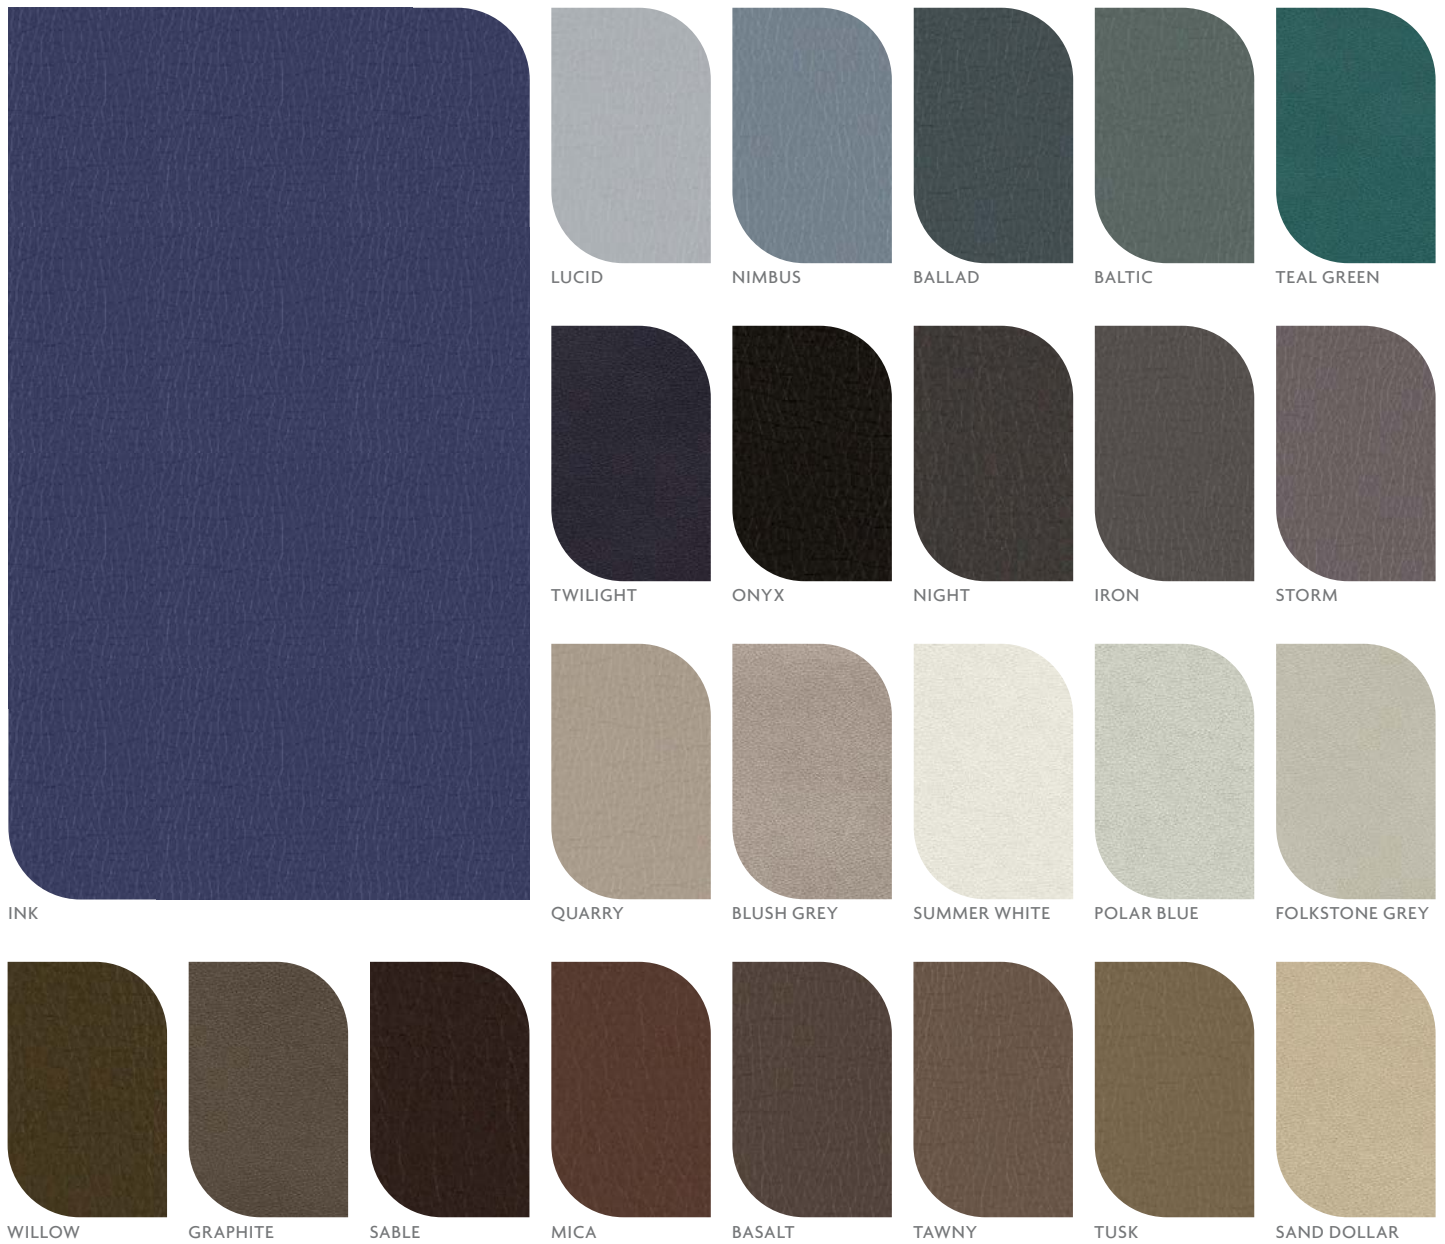

MomentumTextiles

Fabric
Center

CANTER FABRIC

Fabric Card

While every effort is made to present as accurate reproduction as possible, colors on actual products may vary slightly from digital reproductions.

© Borgo Contract Seating - December 14, 2020 4:31 PM

CANTER FABRIC

Fabric Card

While every effort is made to present as accurate reproduction as possible, colors on actual products may vary slightly from digital reproductions.

© Borgo Contract Seating - December 14, 2020 4:31 PM

CANTER FABRIC

Fabric Card

TECHNICAL INFORMATION

Content:	100% EPU Polyurethane
Backing:	Polyester
Width:	54"
Weight:	1.72 lbs.
Finish:	N/A

PERFORMANCE

Durability	1,000,000 Double Rubs
------------	-----------------------