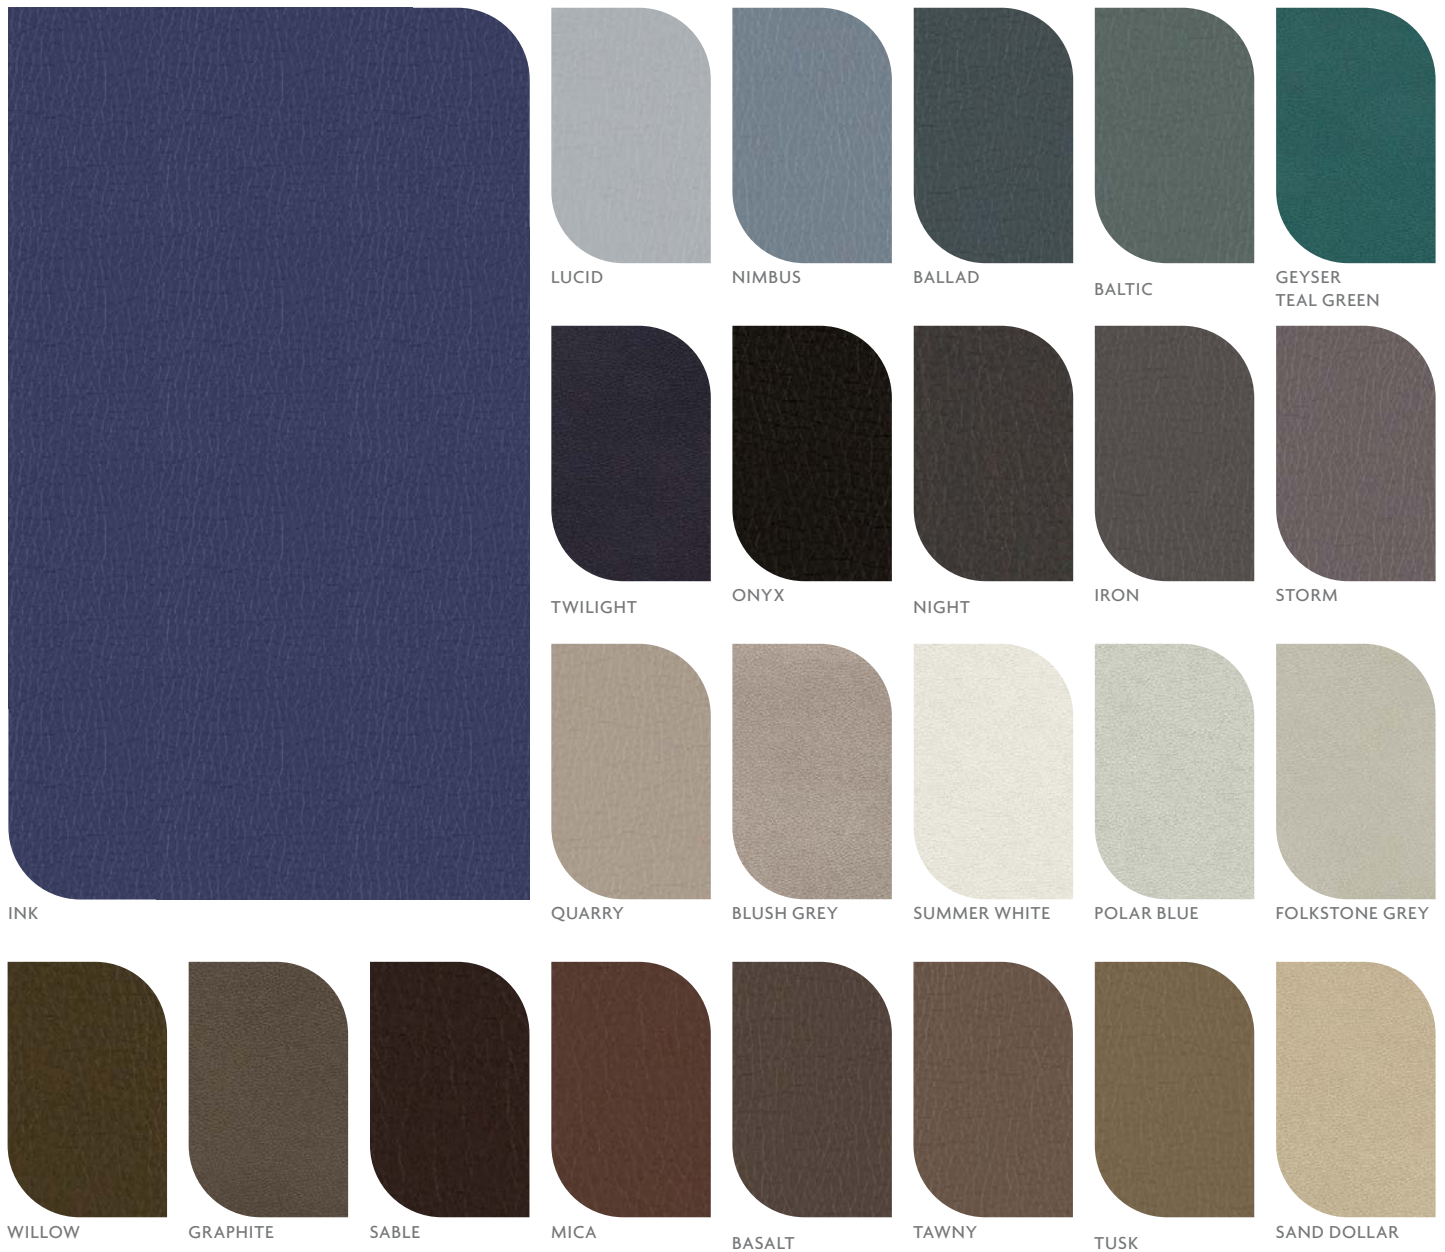

MomentumTextiles

Fabric
Center

CANTER FABRIC

Fabric Card

While every effort is made to present as accurate reproduction as possible, colors on actual products may vary slightly from digital reproductions.

© Borgo Contract Seating - December 14, 2020 9:14 AM

CANTER FABRIC

Fabric Card

While every effort is made to present as accurate reproduction as possible, colors on actual products may vary slightly from digital reproductions.