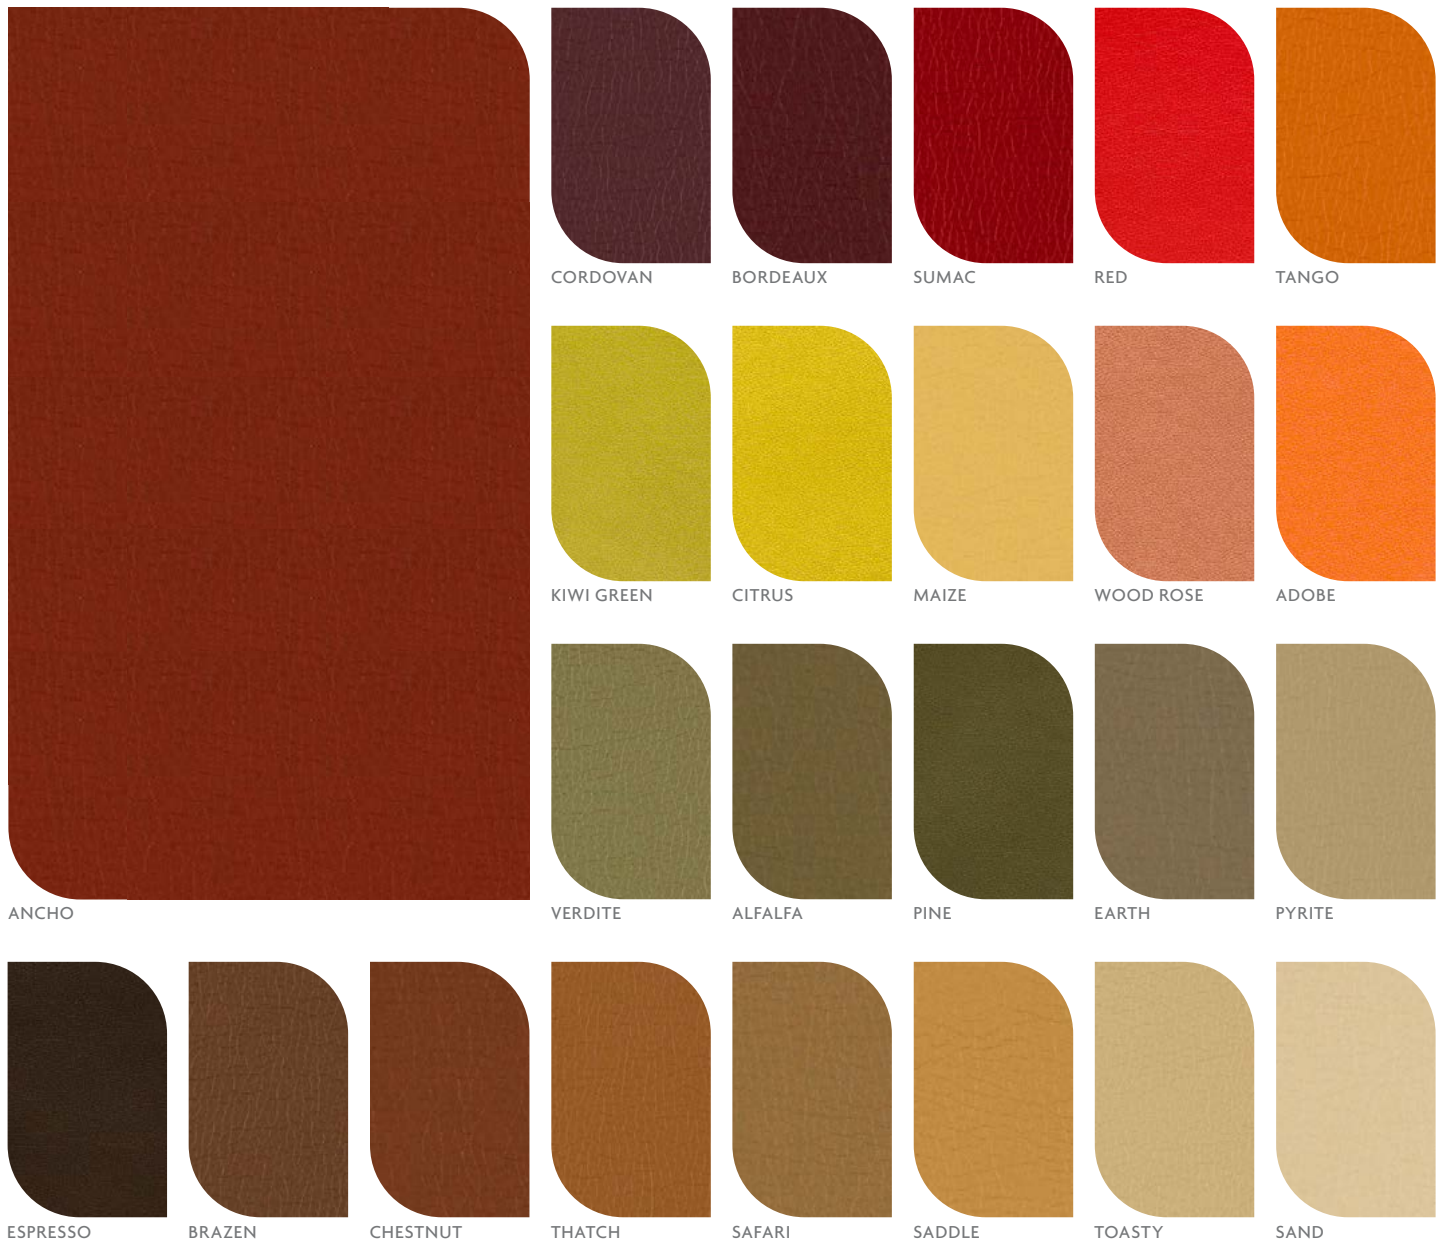

MomentumTextiles

Fabric
Center

CANTER FABRIC

Fabric Card

While every effort is made to present as accurate reproduction as possible, colors on actual products may vary slightly from digital reproductions.

© Borgo Contract Seating - December 14, 2020 9:14 AM

CANTER FABRIC

Fabric Card

While every effort is made to present as accurate reproduction as possible, colors on actual products may vary slightly from digital reproductions.

© Borgo Contract Seating - December 14, 2020 9:14 AM

CANTER FABRIC

Fabric Card

TECHNICAL INFORMATION

Content:	100% EPU Polyurethane
Backing:	Polyester
Width:	54"
Weight:	1.72 lbs.
Finish:	N/A

PERFORMANCE

Durability	1,000,000 Double Rubs
------------	-----------------------