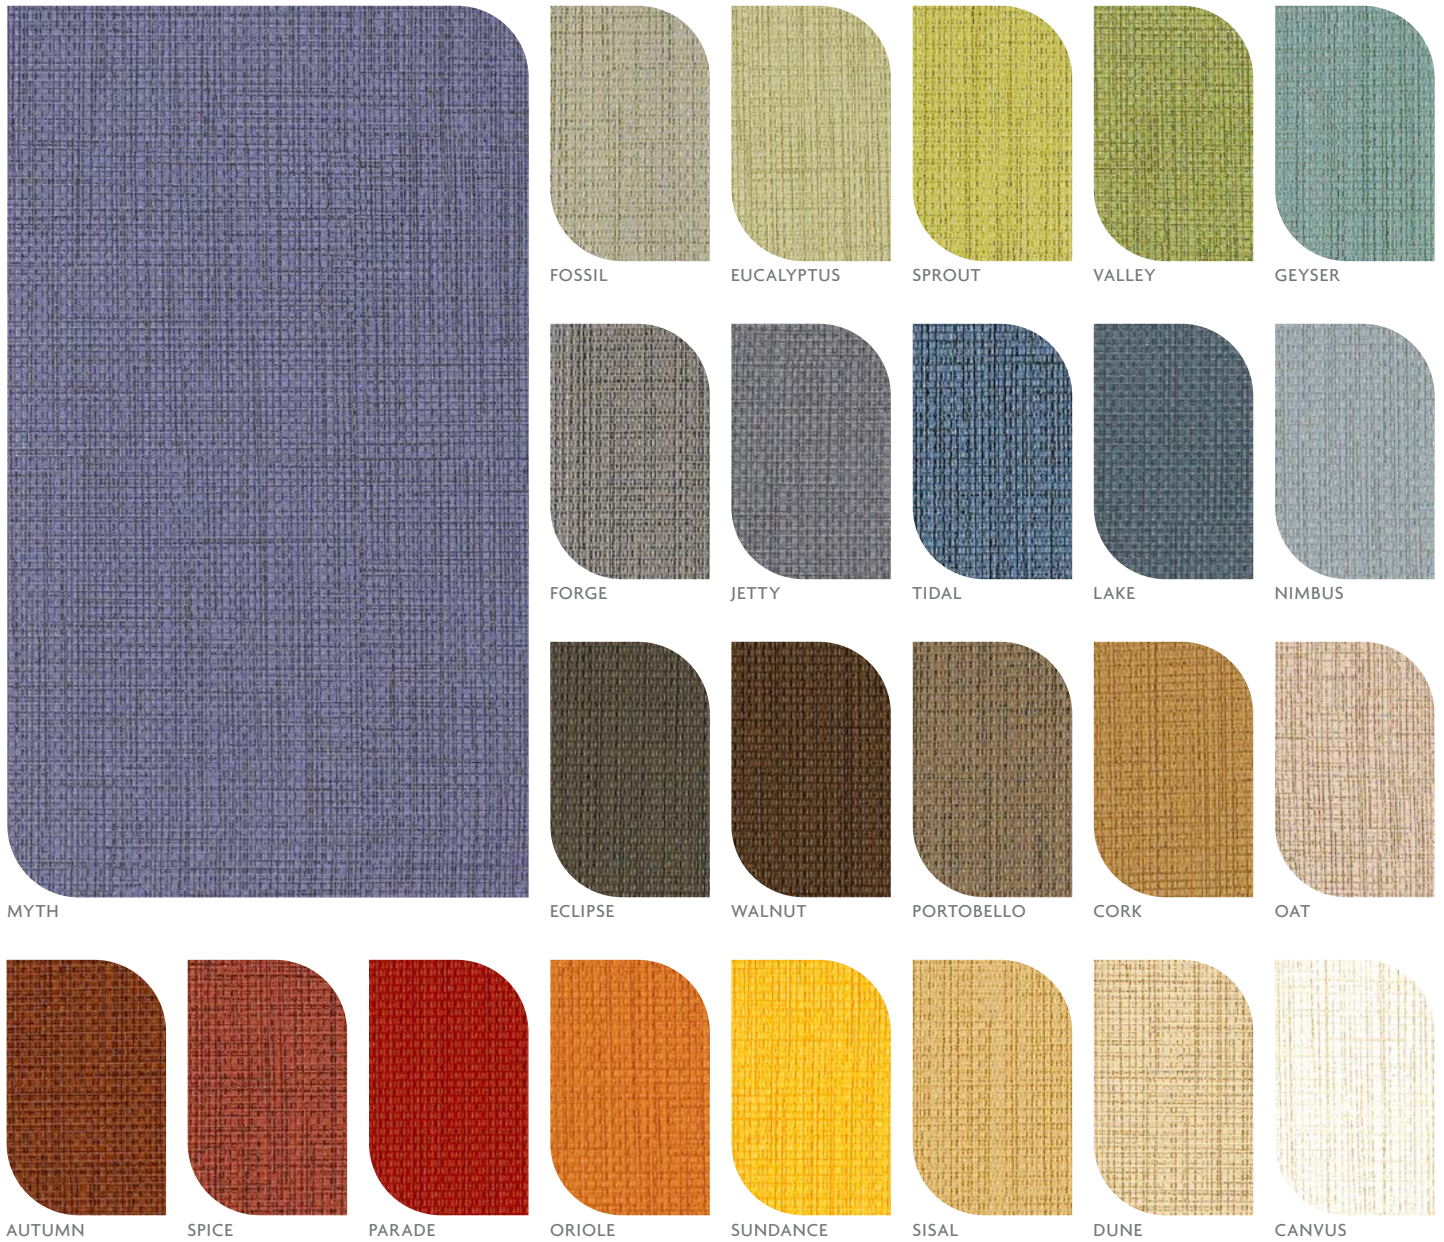

MomentumTextiles

Fabric
Beeline

BEELINE FABRIC

Fabric Card

While every effort is made to present as accurate reproduction as possible, colors on actual products may vary slightly from digital reproductions.

© Borgo Contract Seating - December 10, 2020 4:37 PM

BEELINE FABRIC

Fabric Card

TECHNICAL INFORMATION

Content:	100% EPU Polyurethane
Backing:	Polyester
Width:	54"
Weight:	1.57 lbs.
Finish:	N/A

PERFORMANCE

Durability	900,000 Double Rubs
------------	---------------------