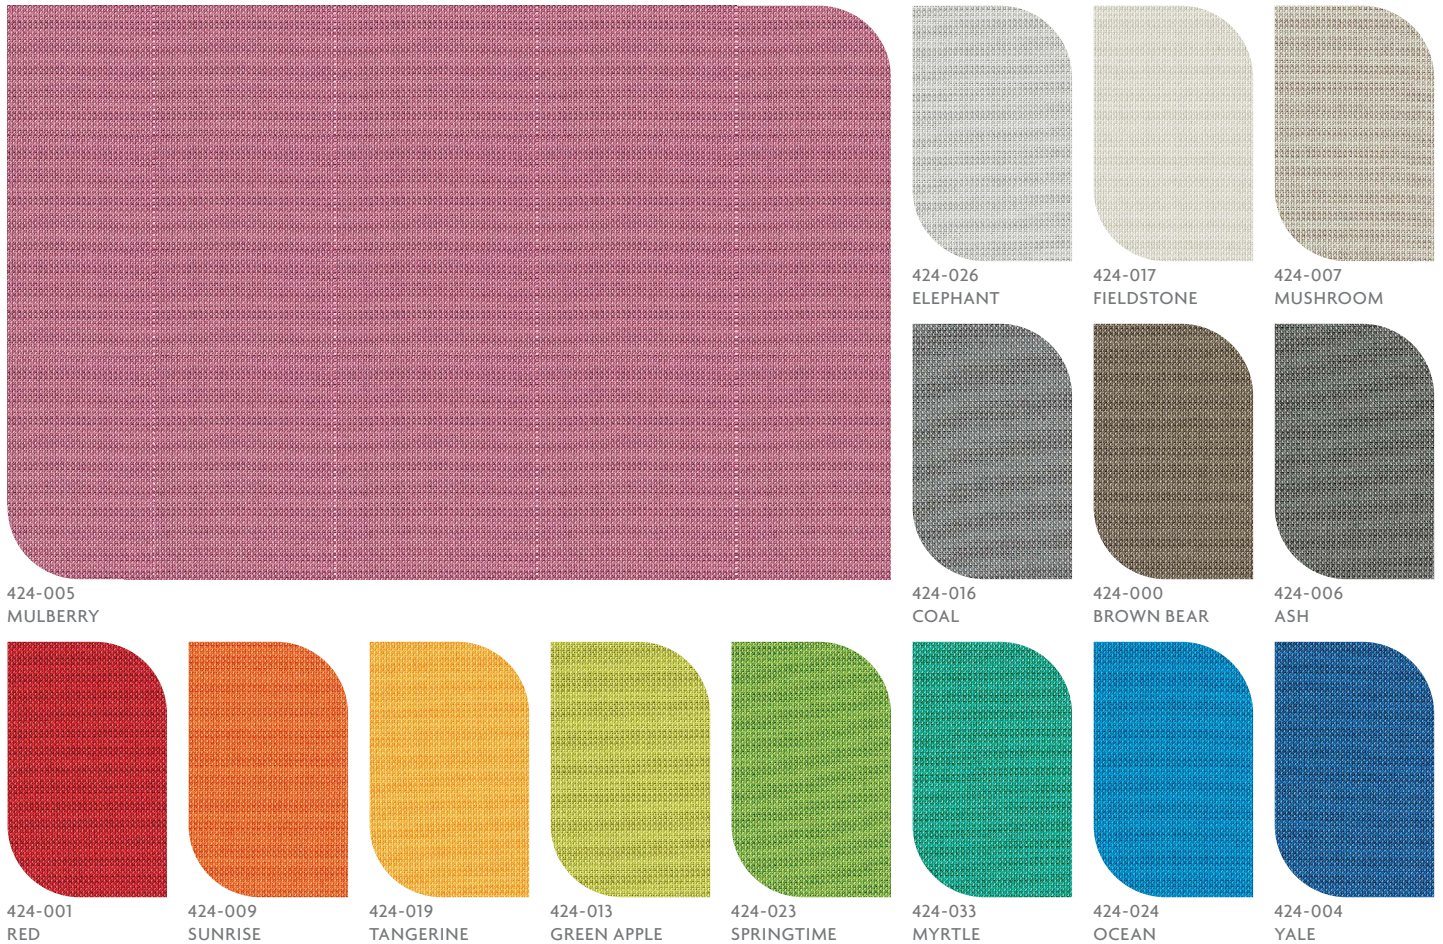

Mayer Fabrics

Fabric  
**Optic**

# OPTIC FABRIC

Fabric Card

While every effort is made to present as accurate reproduction as possible, colors on actual products may vary slightly from digital reproductions.

NOTE: We do not guarantee matches and recommend you examine a sample prior to accepting a color match.

**Custom Capabilities:** All patterns can be custom colored. Minimum yardage applies.

**Digital Swatch Card Color Matching:** Due to color variations on different monitors and color printers, actual swatch colors may vary slightly. Please request a memo sample from Mayer Fabrics to ensure proper color representation.