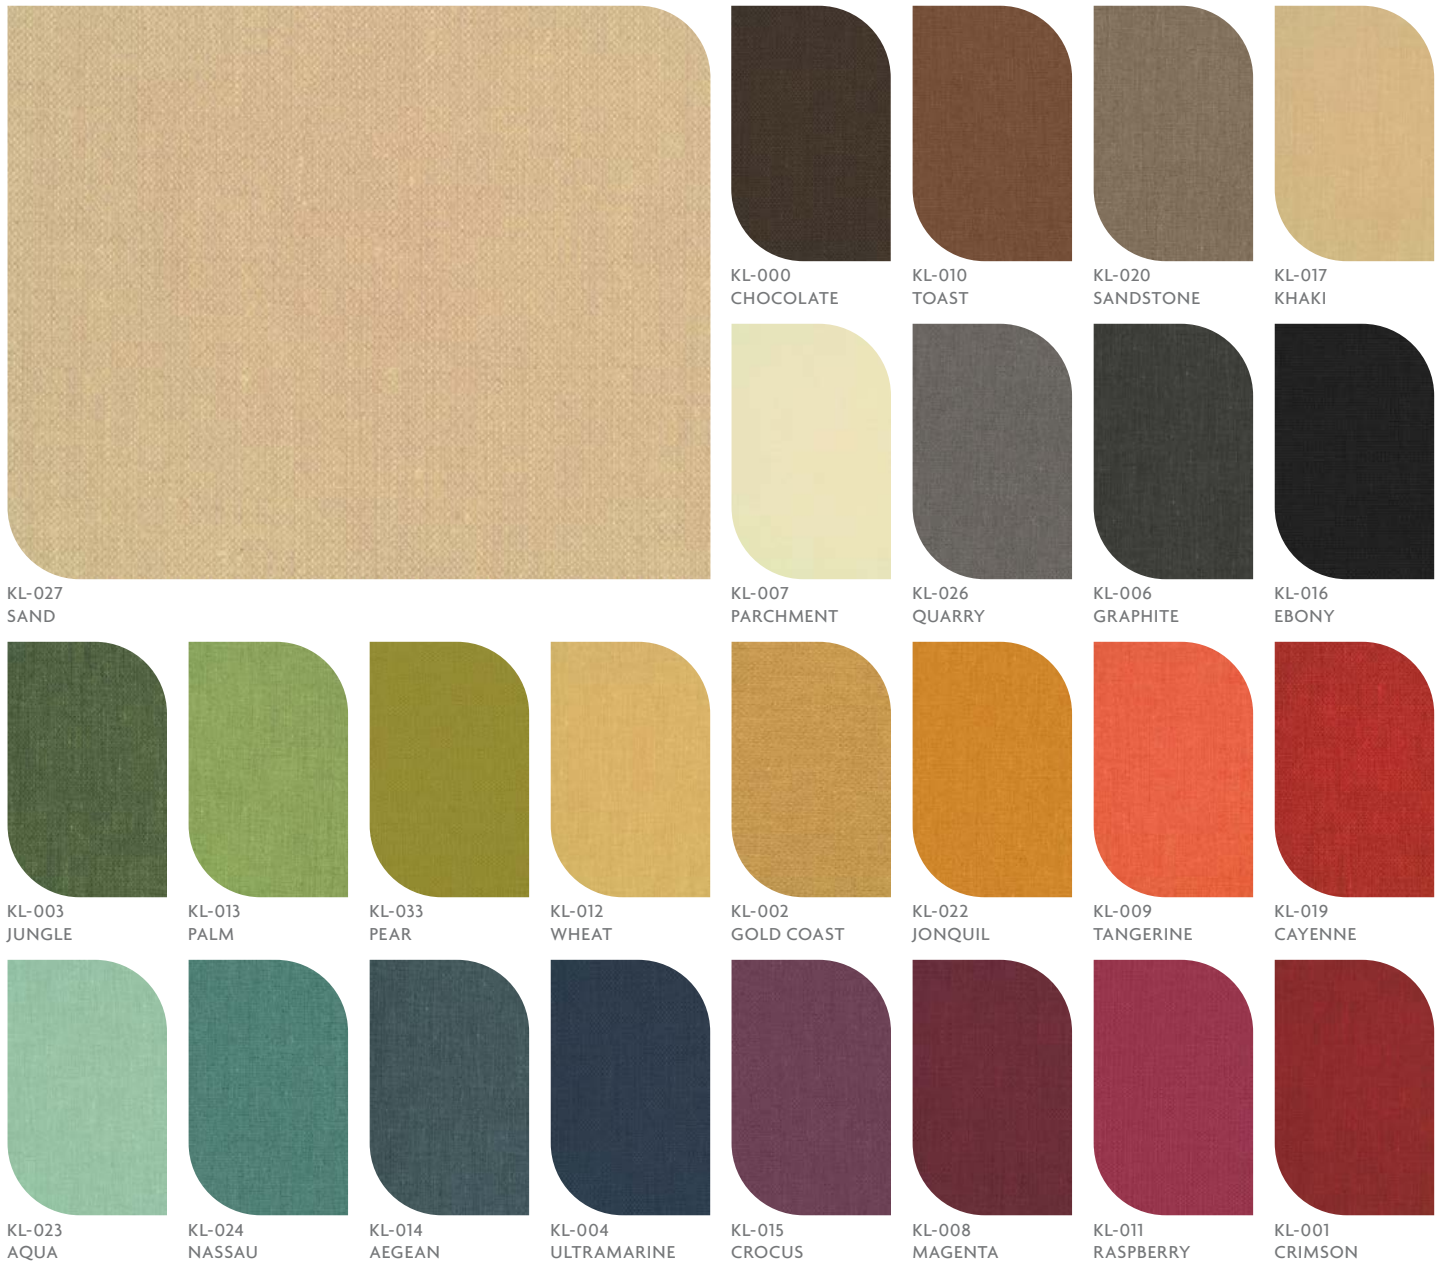

Mayer Fabrics

Vinyl  
**Key Largo**

# KEY LARGO VINYL

Fabric Card

While every effort is made to present as accurate reproduction as possible, colors on actual products may vary slightly from digital reproductions.

NOTE: We do not guarantee matches and recommend you examine a sample prior to accepting a color match.