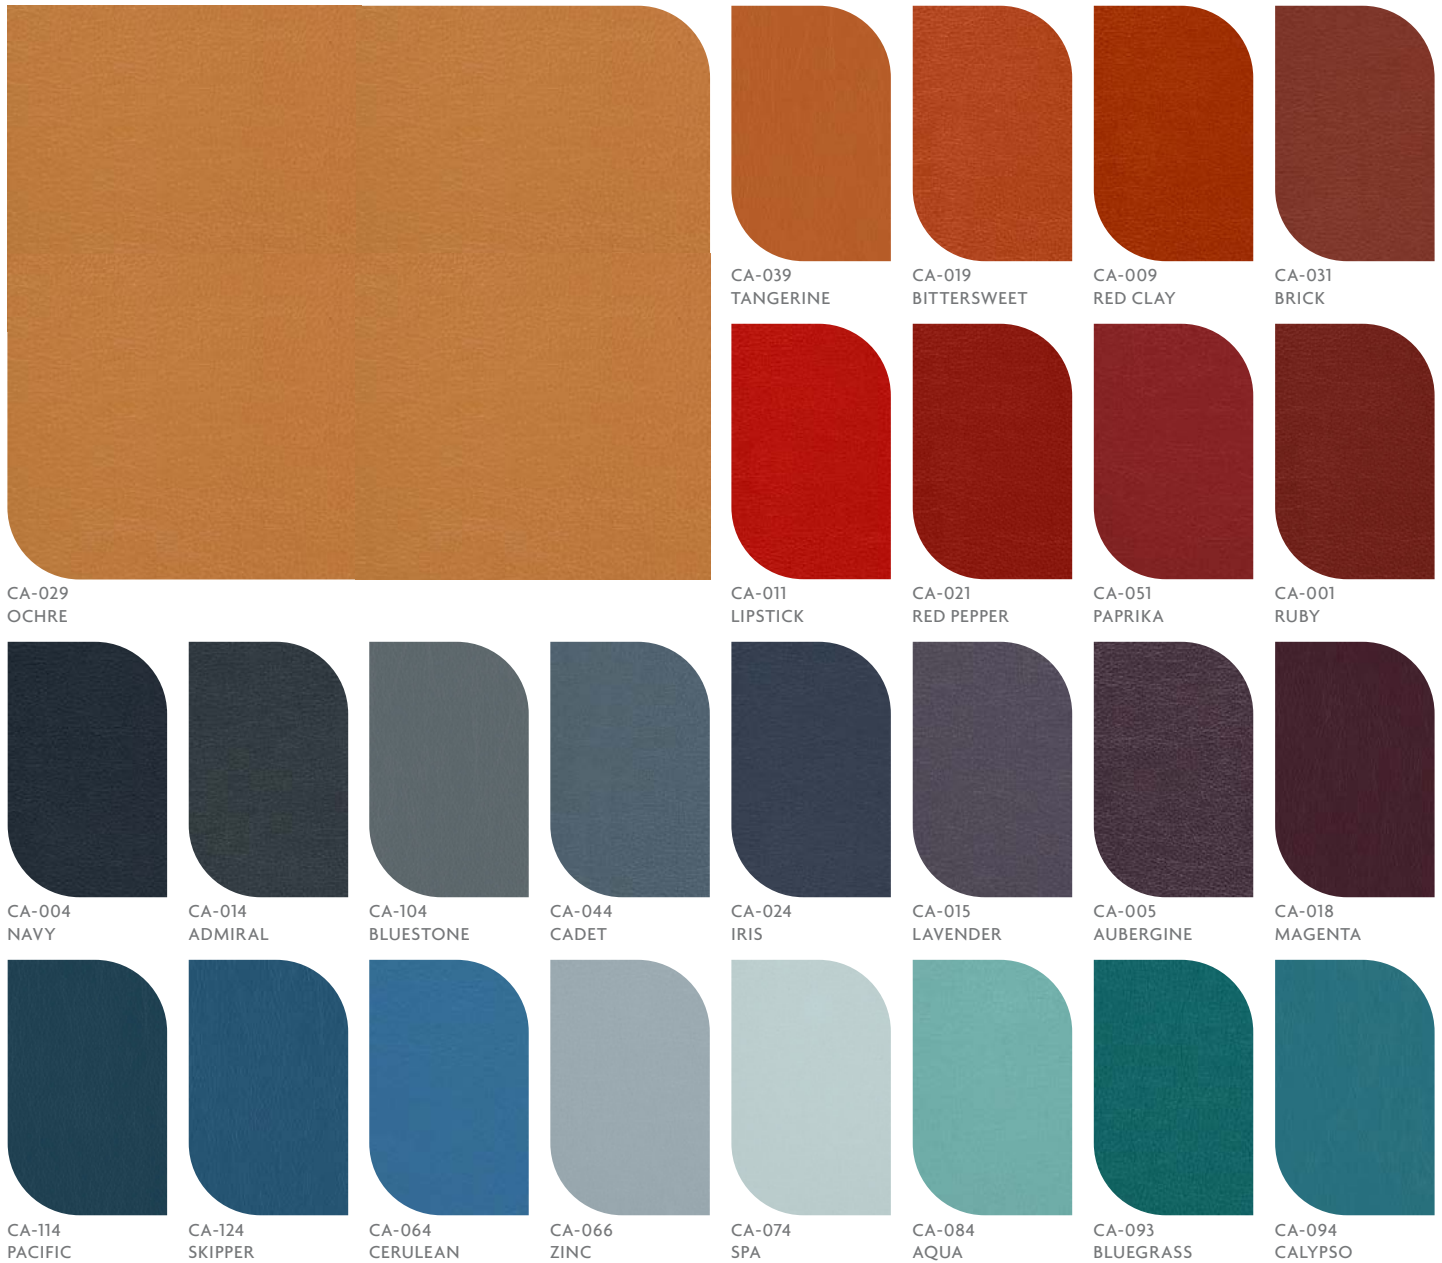

Mayer Fabrics

Fabric  
**Caressa**

# CARESSA FABRIC

Fabric Card

While every effort is made to present as accurate reproduction as possible, colors on actual products may vary slightly from digital reproductions.

NOTE: We do not guarantee matches and recommend you examine a sample prior to accepting a color match.