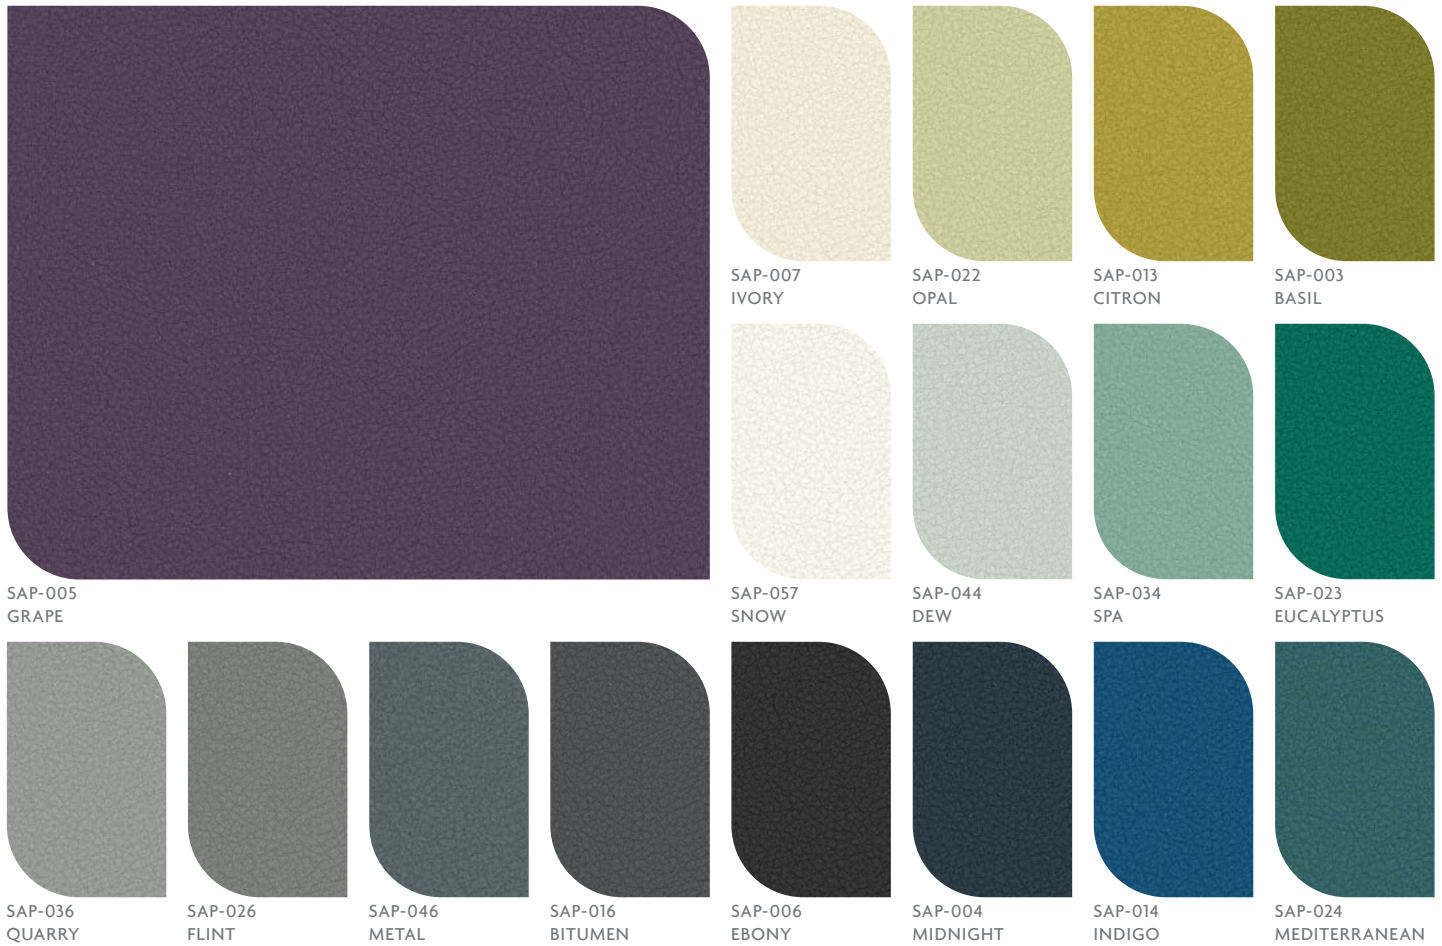

# APOLLO SILICONE FABRIC

Fabric Card

While every effort is made to present as accurate reproduction as possible, colors on actual products may vary slightly from digital reproductions.

NOTE: We do not guarantee matches and recommend you examine a sample prior to accepting a color match.