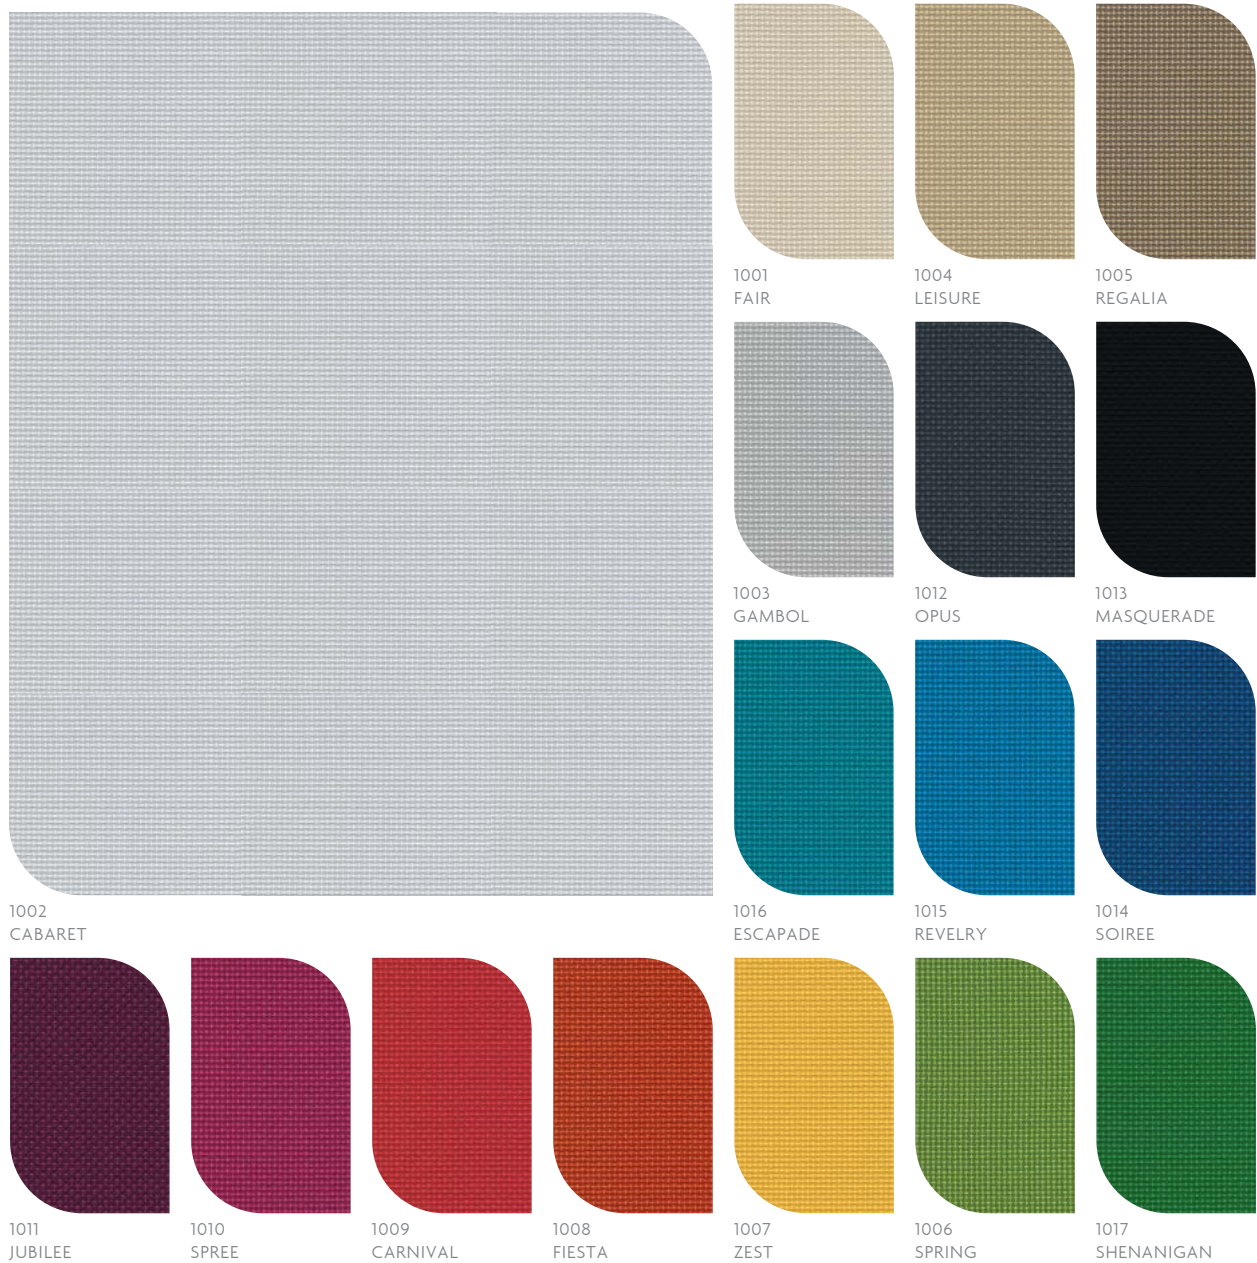

Guilford of Maine

Fabric
Quadrille

QUADRILLE FABRIC

Fabric Card

While every effort is made to present as accurate reproduction as possible, colors on actual products may vary slightly from digital reproductions.

© Borgo Contract Seating - December 9, 2020 4:30 PM

QUADRILLE FABRIC

Fabric Card

SPECIFICATIONS

Style:	4701
Contents:	53% Polyester, 47% Pre-Consumer Recycled Polyester
Weight:	12.1 ± 1.0 oz./lin. yd.
Width:	54" min. useable
Repeat:	None
Cleaning Code:	Standard Care Label W-S. Clean with water based cleaning agents, foam or pure, water free solvents. Vacuuming or light brushing is recommended to prevent dust and soil buildup. May also be disinfected with hydrogen peroxide, alcohol, and quaternary ammonium (quat) based cleaners

PERFORMANCE

Abrasion Resistance* ASTM D-4157	100,000 double rubs cotton duck
Pilling Resistance ASTM D-3511	Class 4
Colourfastness to Light AATCC 16-A	Grade 4 min. at 40 hours
Colorfastness to Crocking AATCC 8	Grade 4 min. dry & Grade 3 min. wet