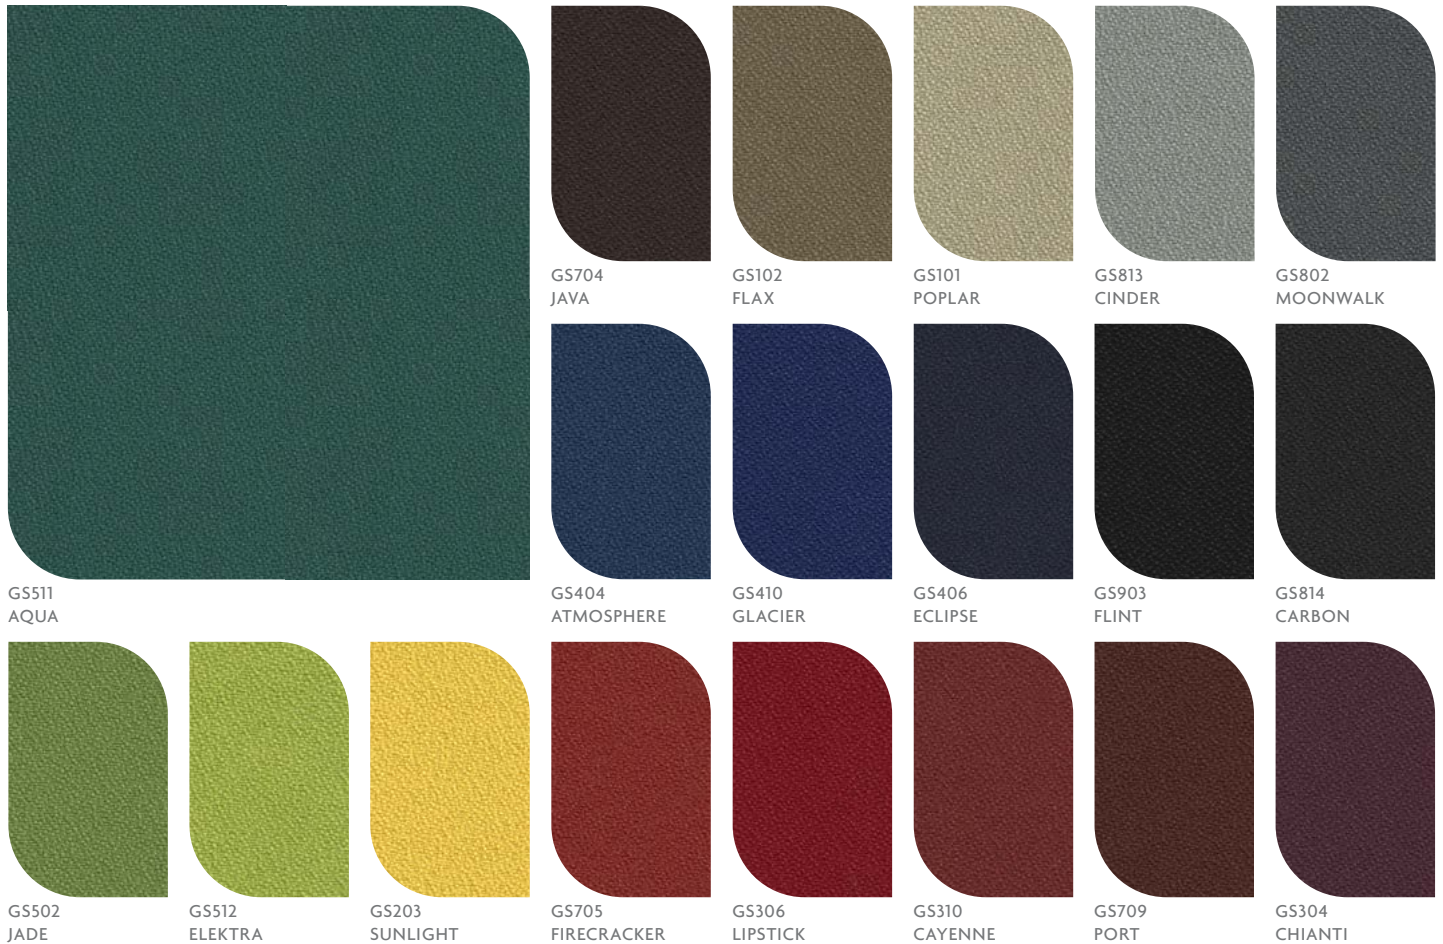

borgo®

Geo. Sheard Fabrics

Fabric
Genesis

GENESIS FABRIC

Fabric Card

While every effort is made to present as accurate reproduction as possible, colors on actual products may vary slightly from digital reproductions.

© Borgo Contract Seating - December 15, 2020 4:53 PM

GENESIS FABRIC

Fabric Card

SPECIFICATIONS

Style:	52481
Contents:	55% Post Consumer Recycled Polyester, 45% Polyester
Weight:	13 oz./linear yd.
Width:	54"
Backing:	Acrylic
Finish:	Greenshield Stain Repellent
Cleaning Code:	WS