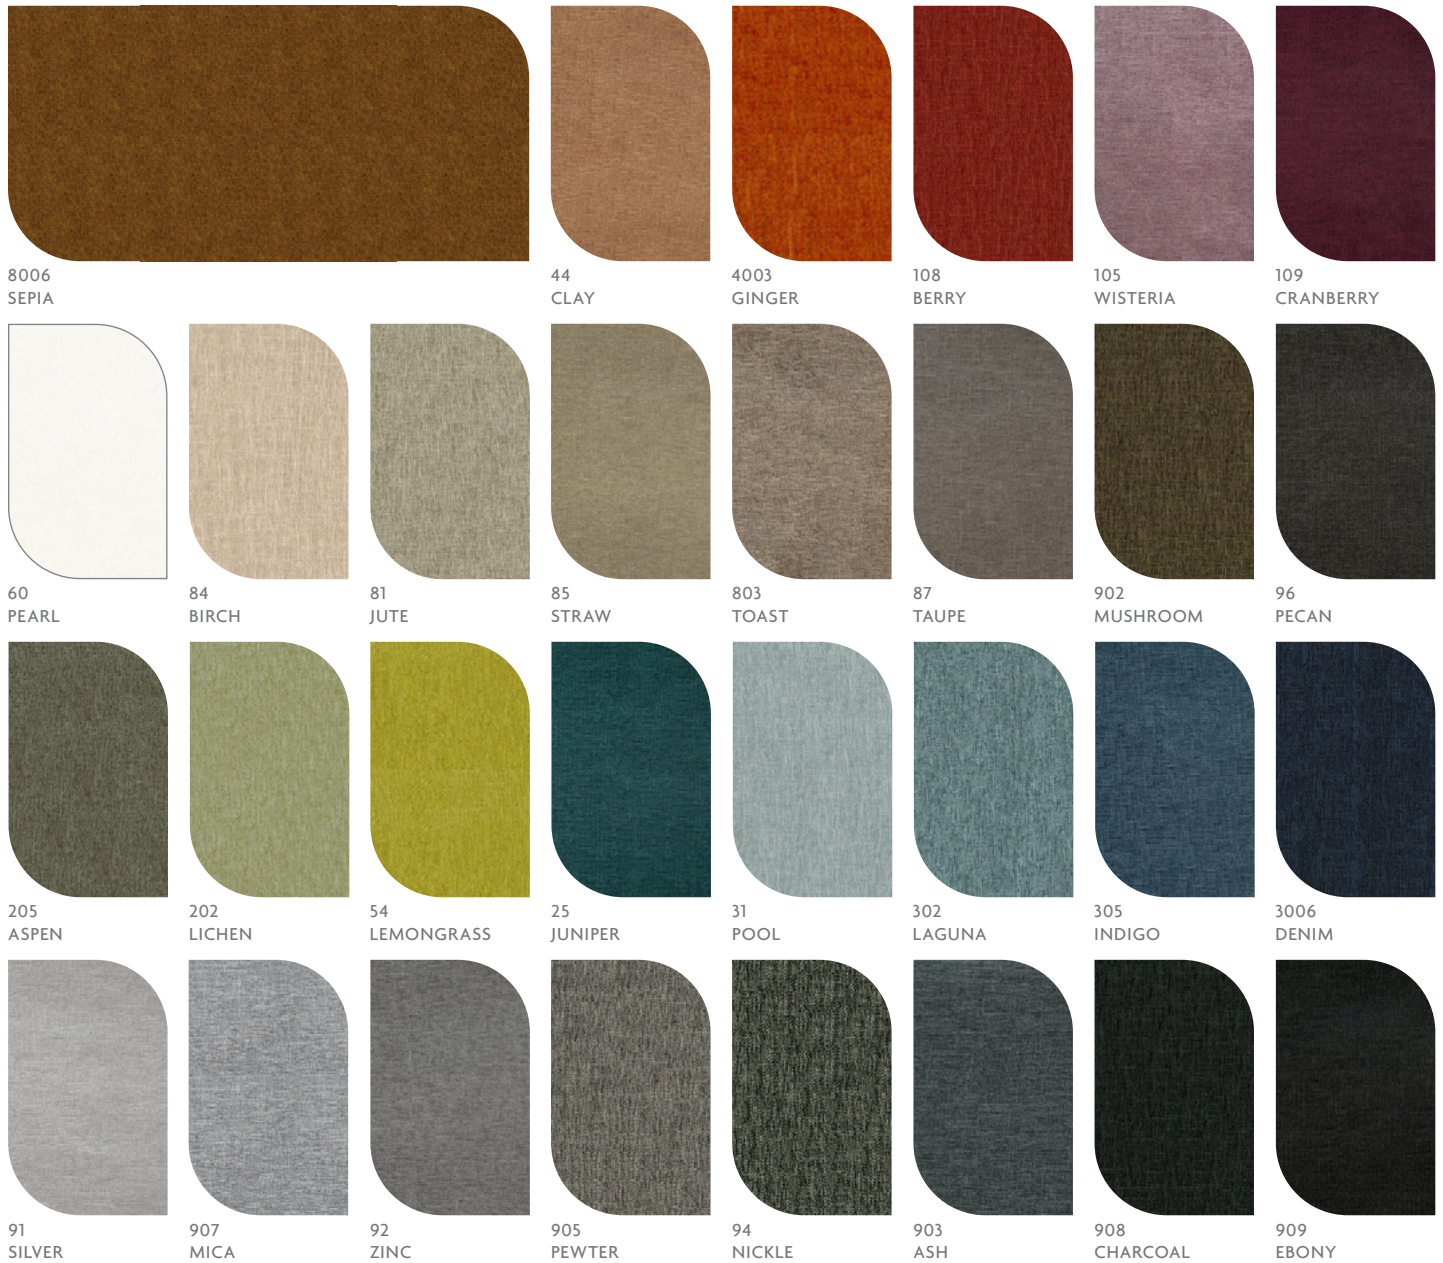

Ennis Fabrics

Fabric
Yates

YATES FABRIC

Fabric Card

While every effort is made to present as accurate reproduction as possible, colors on actual products may vary slightly from digital reproductions.

NOTE: We do not guarantee matches and recommend you examine a sample prior to accepting a color match.