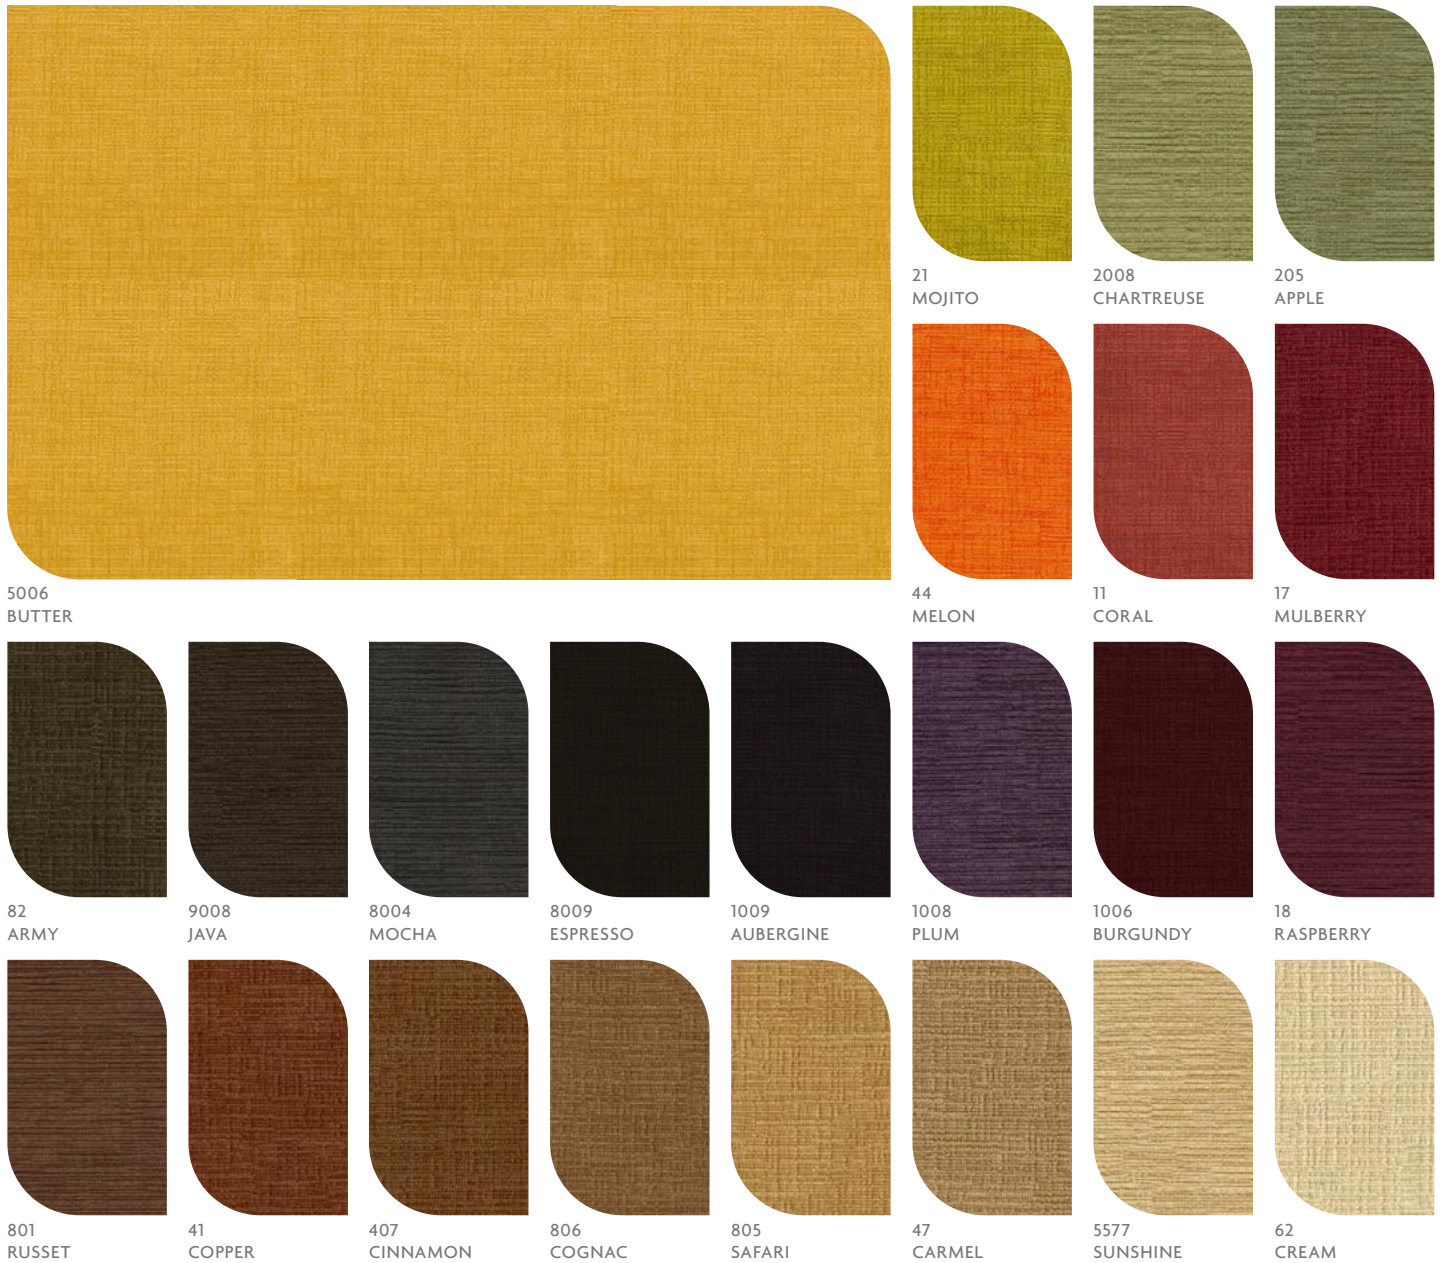

Ennis Fabrics

Fabric  
**Heavenly**

# HEAVENLY FABRIC

Fabric Card

While every effort is made to present as accurate reproduction as possible, colors on actual products may vary slightly from digital reproductions.

NOTE: We do not guarantee matches and recommend you examine a sample prior to accepting a color match.