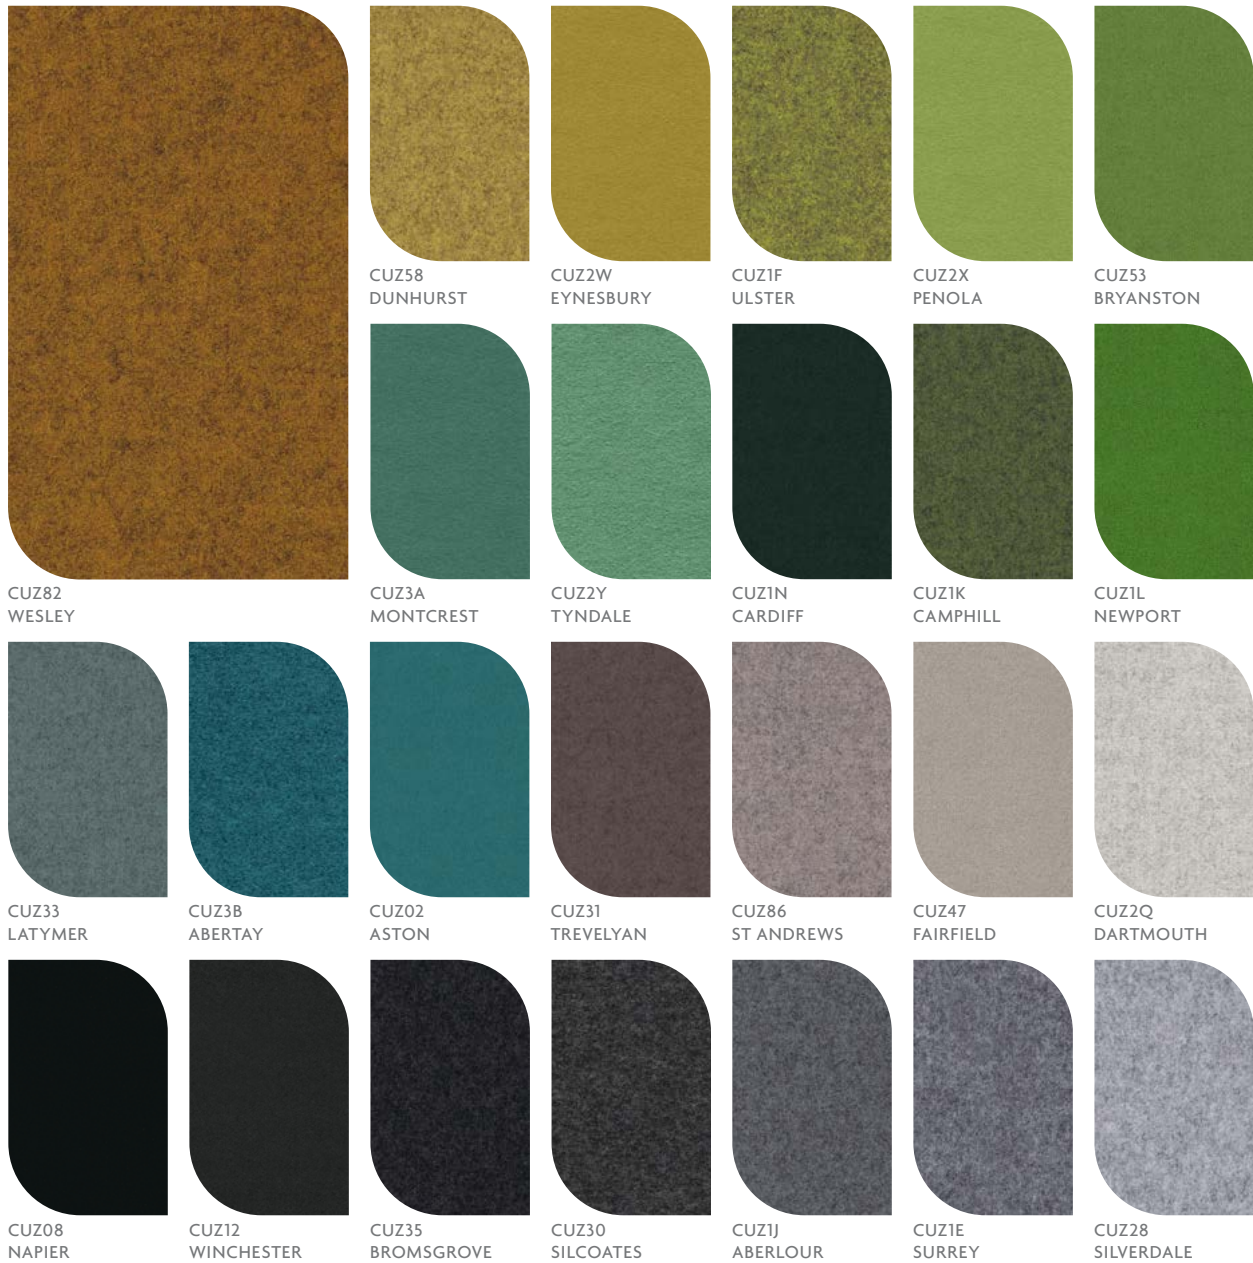

Camira Fabrics

Fabric
Blazer

BLAZER FABRIC

Fabric Card

While every effort is made to present as accurate reproduction as possible, colors on actual products may vary slightly from digital reproductions.

NOTE: We do not guarantee matches and recommend you examine a sample prior to accepting a color match.

BLAZER FABRIC

Fabric Card

While every effort is made to present as accurate reproduction as possible, colors on actual products may vary slightly from digital reproductions.

NOTE: We do not guarantee matches and recommend you examine a sample prior to expecting a color match.