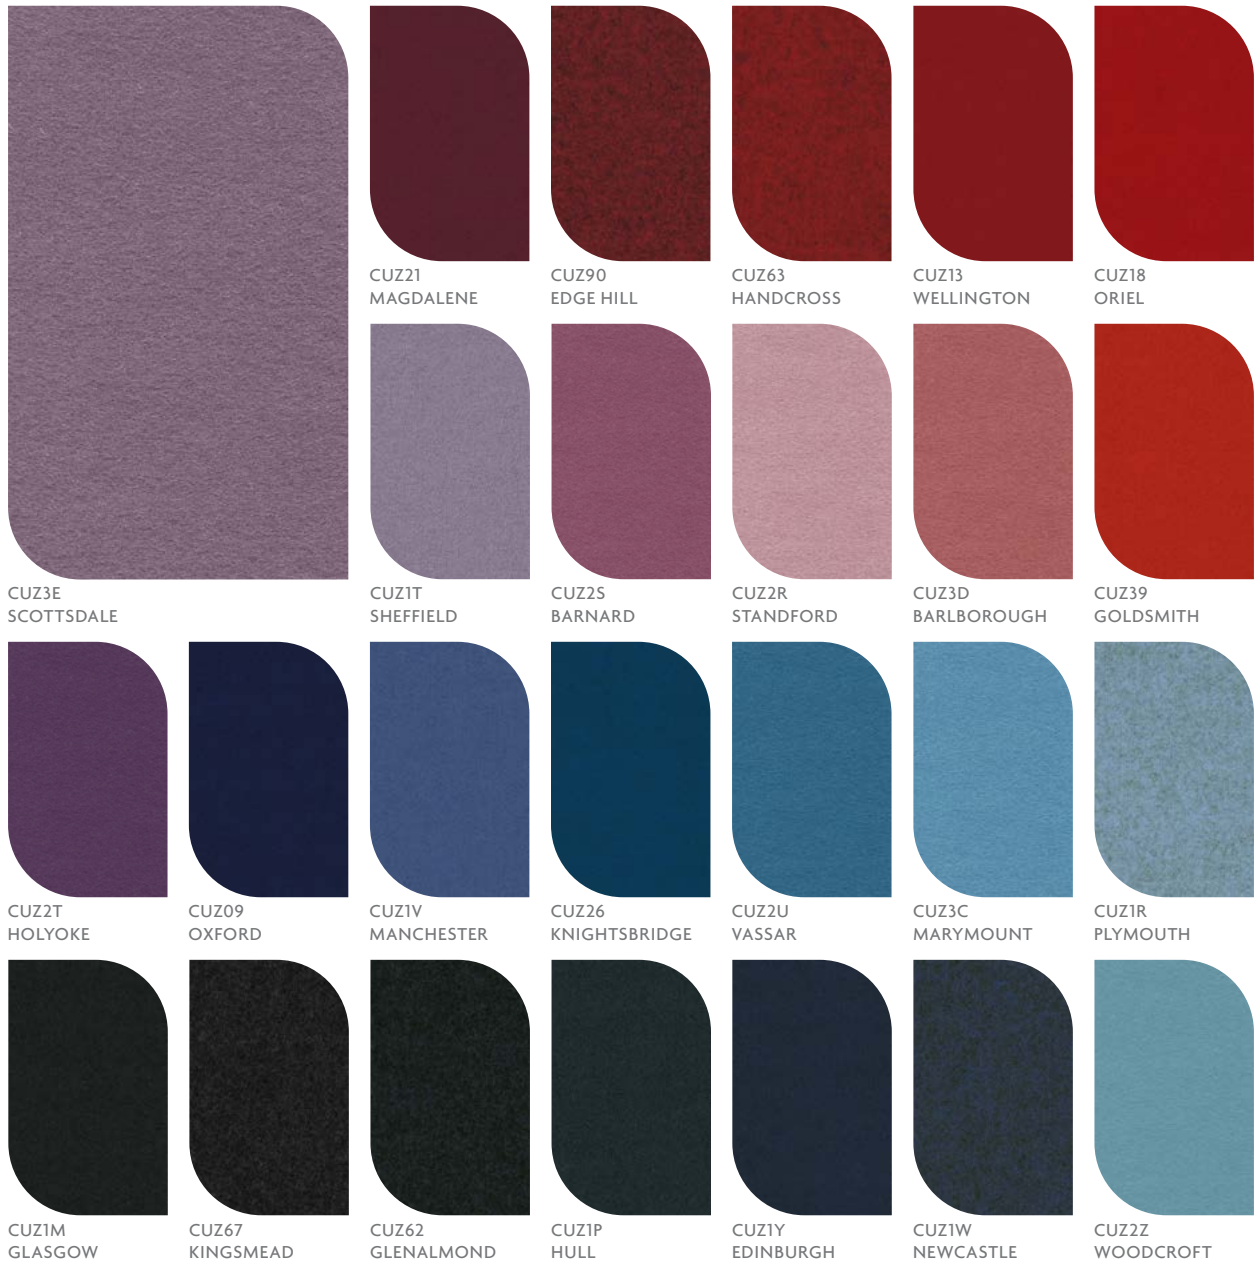

Camira Fabrics

Fabric
Blazer

BLAZER FABRIC

Fabric Card

While every effort is made to present as accurate reproduction as possible, colors on actual products may vary slightly from digital reproductions.

NOTE: We do not guarantee matches and recommend you examine a sample prior to accepting a color match.

BLAZER FABRIC

Fabric Card

While every effort is made to present as accurate reproduction as possible, colors on actual products may vary slightly from digital reproductions.

NOTE: We do not guarantee matches and recommend you examine a sample prior to expecting a color match.