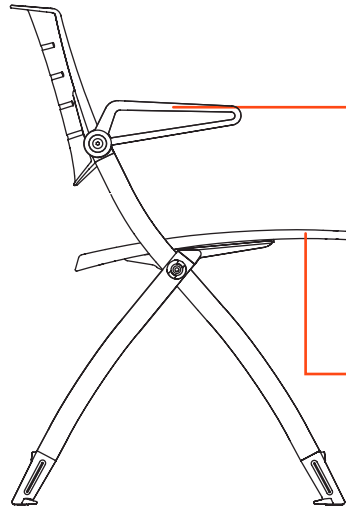

ZERO9

Finish Specifier

MULTI-PURPOSE

09MPA - Mesh Back with Polymer Seat, with Arms

ARMS:

Finish: standard in a Gray finish

POLYMER SEAT:

Color:

MESH BACK:

Color:

FRAME:

Finish: standard in a Gray finish