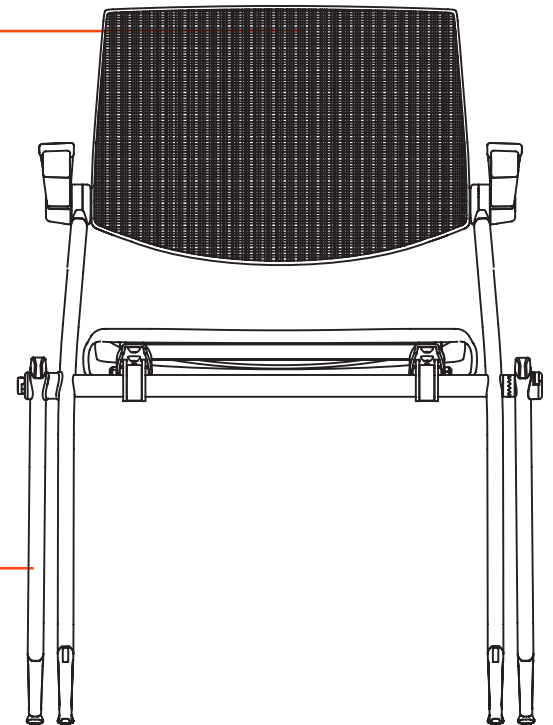

ZERO9

Finish Specifier

MULTI-PURPOSE

09MPA - Mesh Back with Polymer Seat, with Arms

ARMS:

Finish: standard in a Gray finish

POLYMER SEAT:

Color:

MESH BACK:

Color:

FRAME:

Finish: standard in a Gray finish