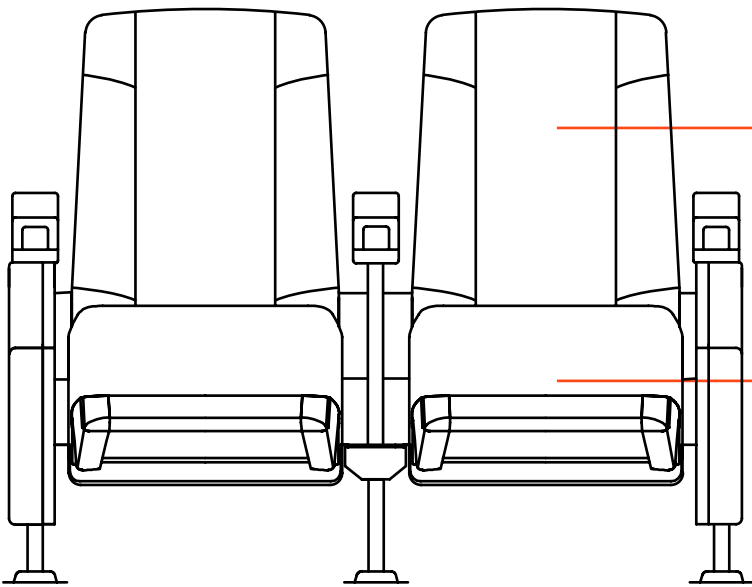

VENUS

Finish Specifier

RECLINER

INSIDE BACK:

Supplier:

Fabric:

Color:

SEAT:

Supplier:

Fabric:

Color:

OUTSIDE BACK:

Finish: Standard in Black

ARM REST:

Finish: Standard in Black

END PANEL:

Finish: Standard in Black

UNDERSEAT:

Finish: Standard in Black

STEEL COMPONENTS:

Finish: Standard in Black