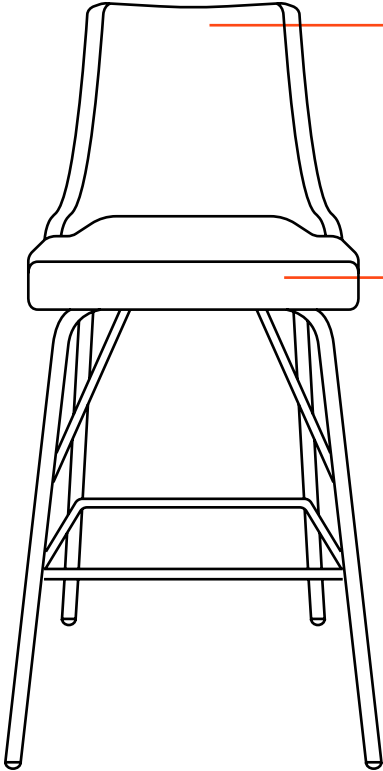

## Finish Specifier

HOSPITALITY

37644 - Counter Stool, with Four Leg Metal Base