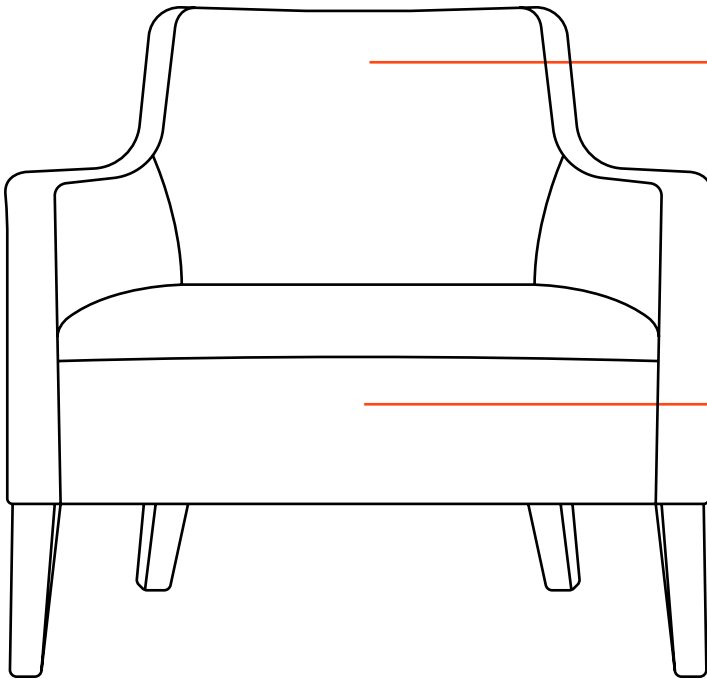

SHAREN

Finish Specifier

HOSPITALITY

37638 - Lounge Chair

INSIDE BACK:

Supplier:

Fabric:

Color:

SEAT:

Supplier:

Fabric:

Color:

OUTSIDE BACK:

Supplier:

Fabric:

Color: