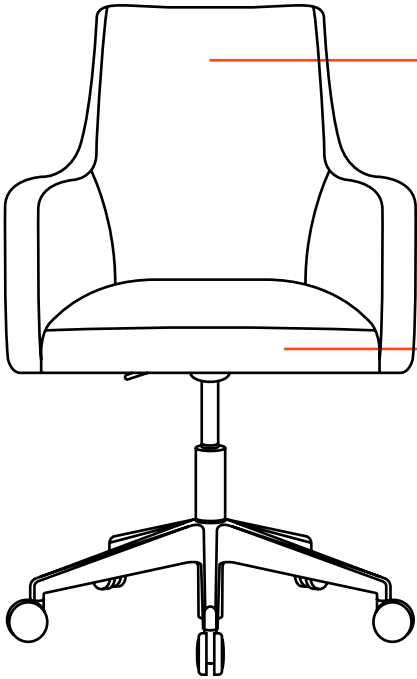

SHAREN

Finish Specifier

HOSPITALITY

37637 - Arm Chair, with Swivel Base

INSIDE BACK:

Supplier:

Fabric:

Color: