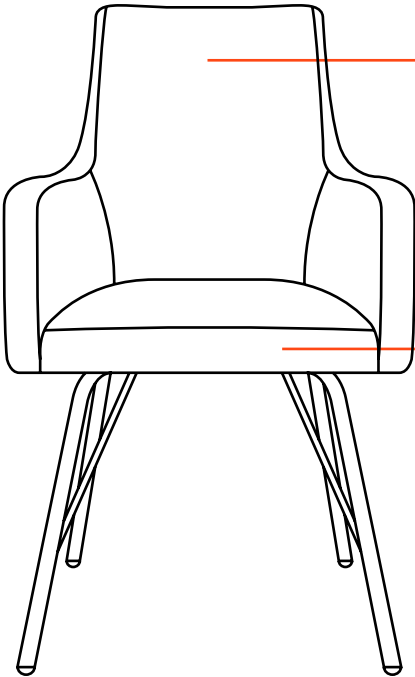

SHAREN

Finish Specifier

HOSPITALITY

37636 - Arm Chair, with Four Leg Metal Base

INSIDE BACK:

Supplier:

Fabric:

Color: