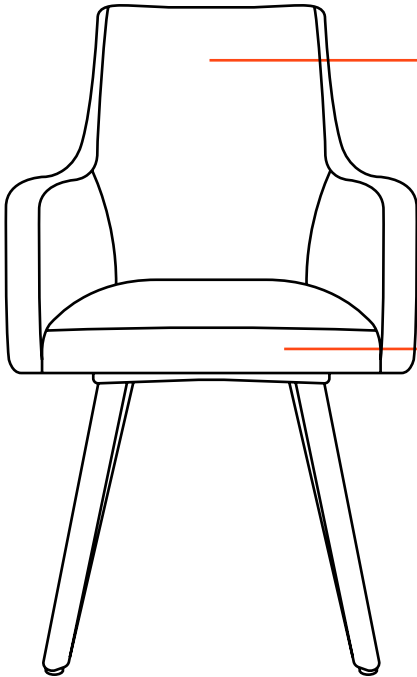

SHAREN

Finish Specifier

HOSPITALITY

37635 - Arm Chair, with Round Four Leg Wood Base

INSIDE BACK:

Supplier:

Fabric:

Color: