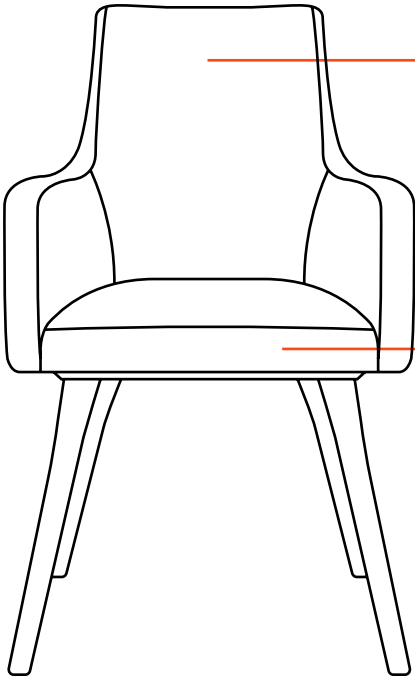

SHAREN

Finish Specifier

HOSPITALITY

37634 - Arm Chair, with Square Four Leg Wood Base

INSIDE BACK:

Supplier:

Fabric:

Color: