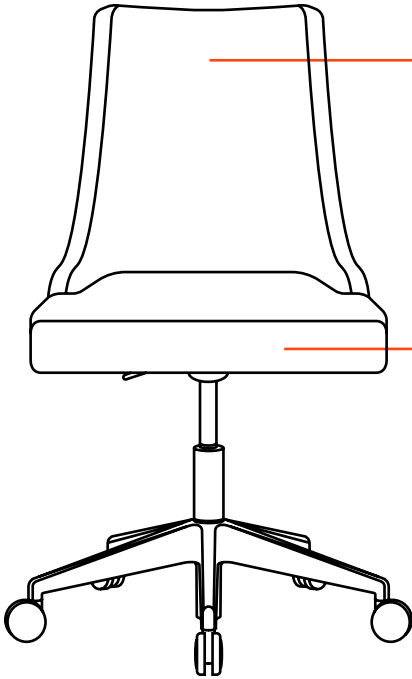

SHAREN

Finish Specifier

HOSPITALITY

37633 - Armless Chair, with Swivel Base

INSIDE BACK:

Supplier:

Fabric:

Color: