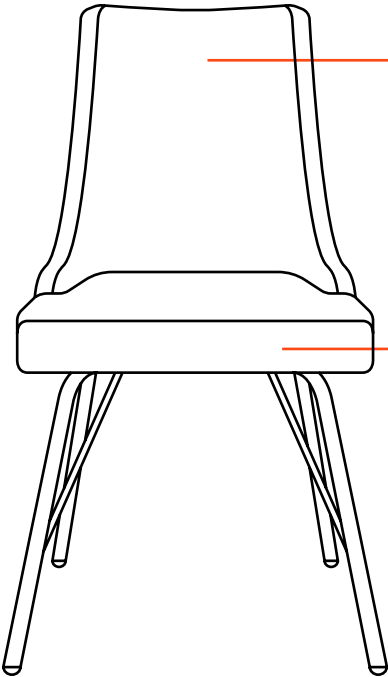

SHAREN

Finish Specifier

HOSPITALITY

37632 - Armless Chair, with Four Leg Metal Base

INSIDE BACK:

Supplier:

Fabric:

Color: