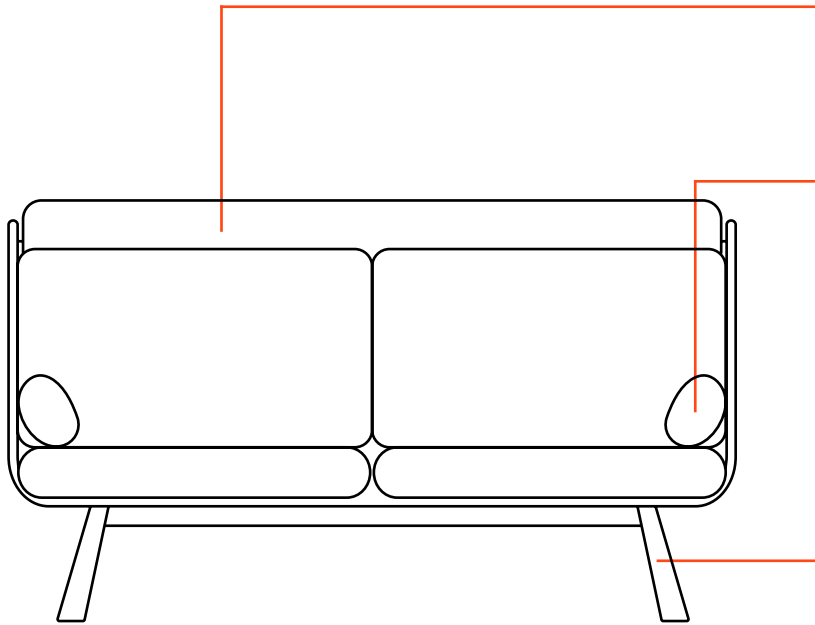

PRIVÉE

Finish Specifier

LOUNGE

77414 - Double Seat without Canopy, with Wood Base

CANOPY:

Finish:

THROW PILLOWS:

Supplier:

SEAT:

Supplier:

Fabric:

Color:

77414 - Double Seat without Canopy, with Wood Base

SWIVEL TABLE:

Options:

POWER: _____