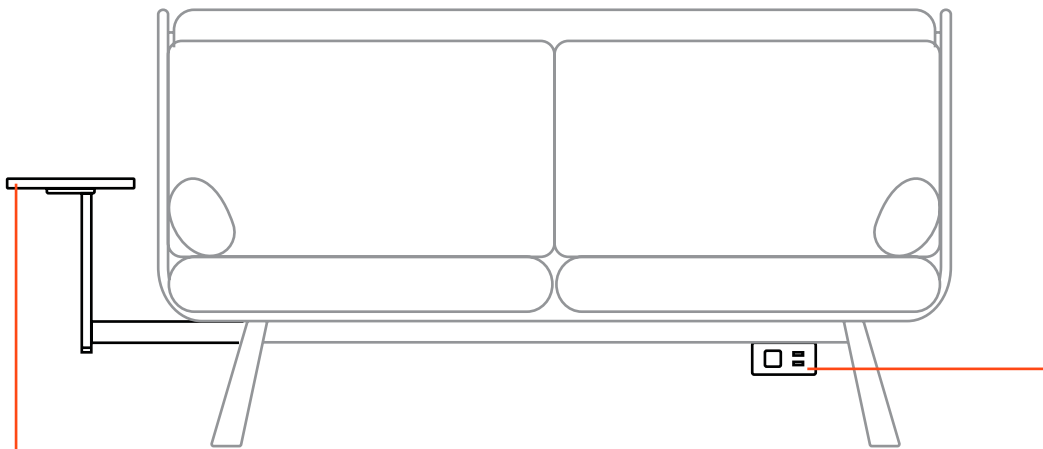

SEAT:

Supplier:

Fabric:

Color:

77414 - Double Seat without Canopy, with Wood Base

SWIVEL TABLE:

Options:

POWER: _____