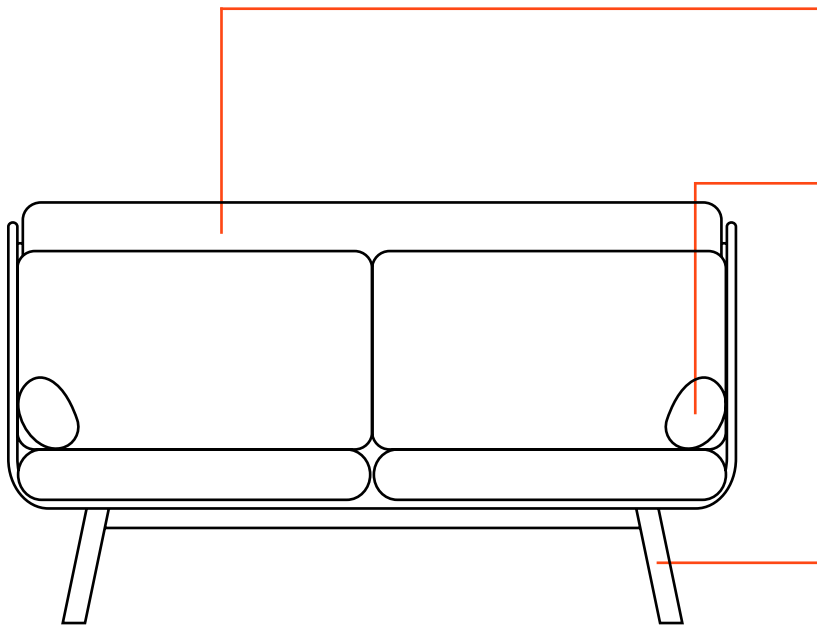

PRIVÉE

Finish Specifier

LOUNGE

77412 - Double Seat without Canopy

CANOPY:

Finish:

THROW PILLOWS:

Supplier:

SEAT:

Supplier:

Fabric:

Color:

77412 - Double Seat without Canopy

SWIVEL TABLE:

Options:

POWER: _____