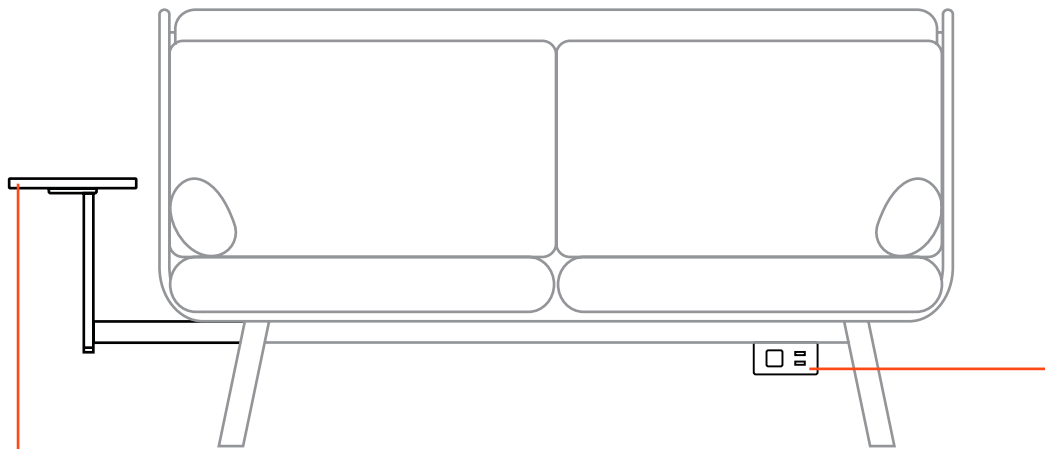

SEAT:

Supplier:

Fabric:

Color:

77412 - Double Seat without Canopy

SWIVEL TABLE:

Options:

POWER: _____