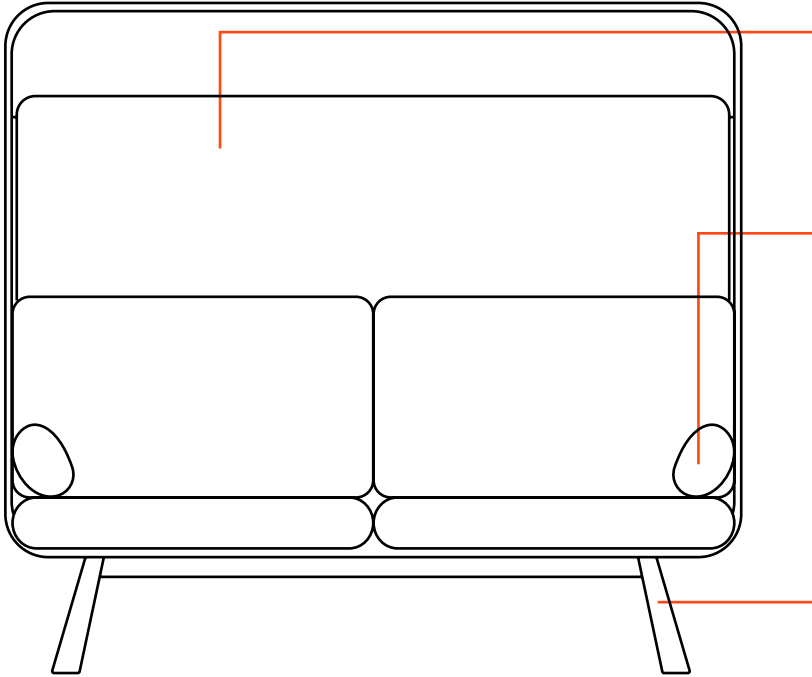

PRIVÉE

Finish Specifier

LOUNGE

77404 - Double Seat Canopy, with Wood Base

BACK PANEL:

Finish:

THROW PILLOWS:

Supplier:

Fabric:

Color:

SEAT:

Supplier:

Fabric:

Color:

77404 - Double Seat Canopy, with Wood Base

SWIVEL TABLE: