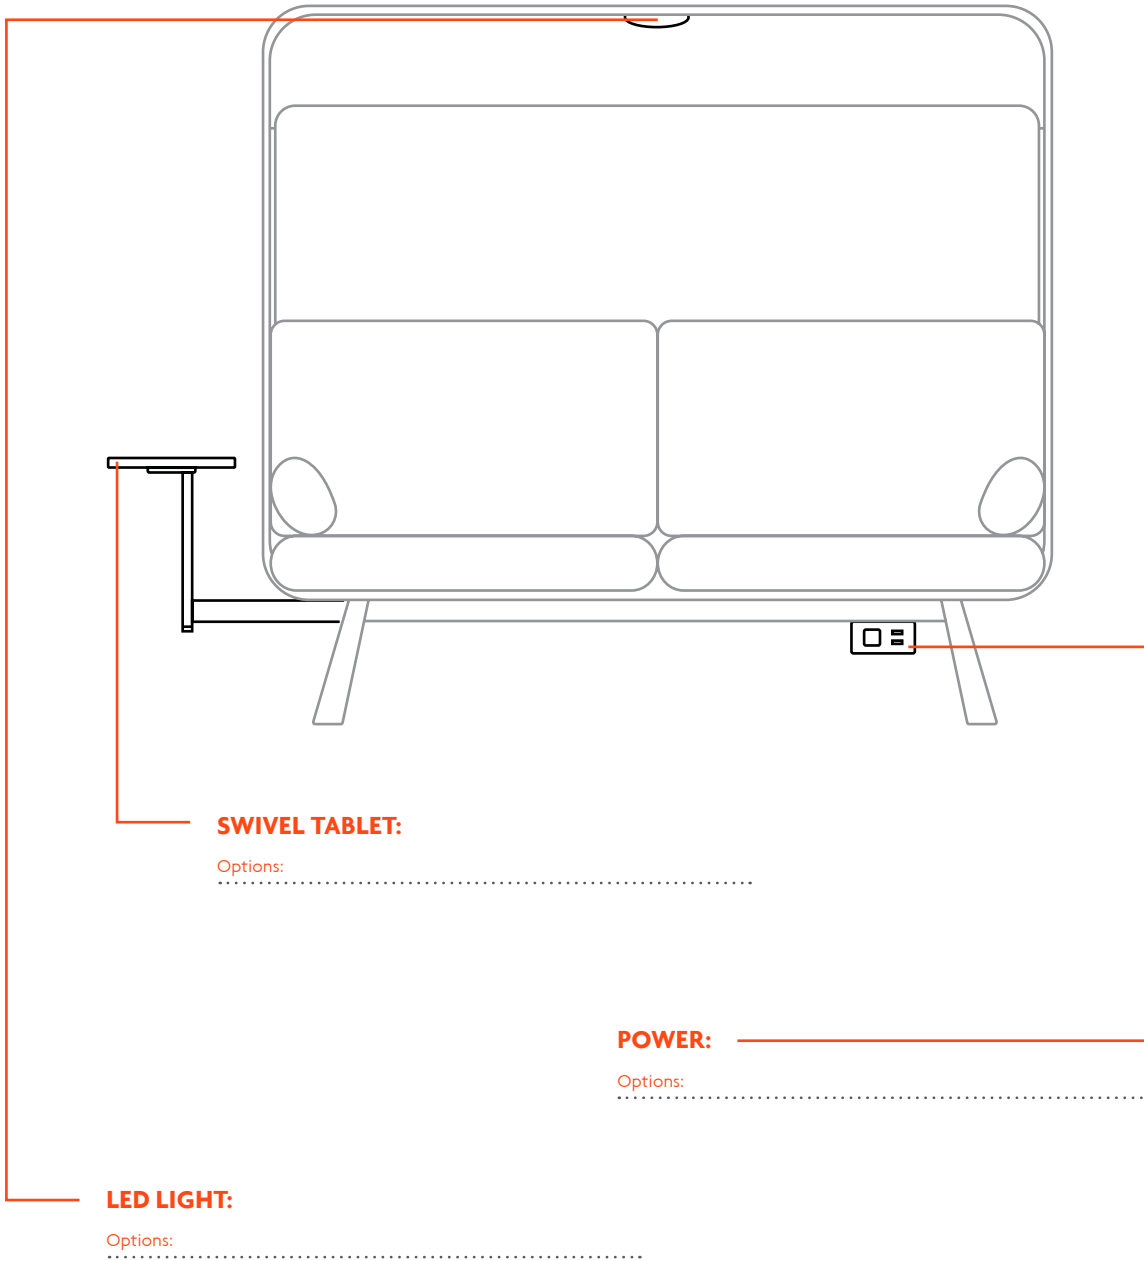

PRIVÉE

Finish Specifier

LOUNGE

77404 - Double Seat Canopy, with Wood Base

BACK PANEL:

Finish:

THROW PILLOWS:

Supplier:

Fabric:

Color:

SEAT:

Supplier:

Fabric:

Color:

77404 - Double Seat Canopy, with Wood Base

SWIVEL TABLE:

Options:

POWER:

Options:

LED LIGHT:

Options: