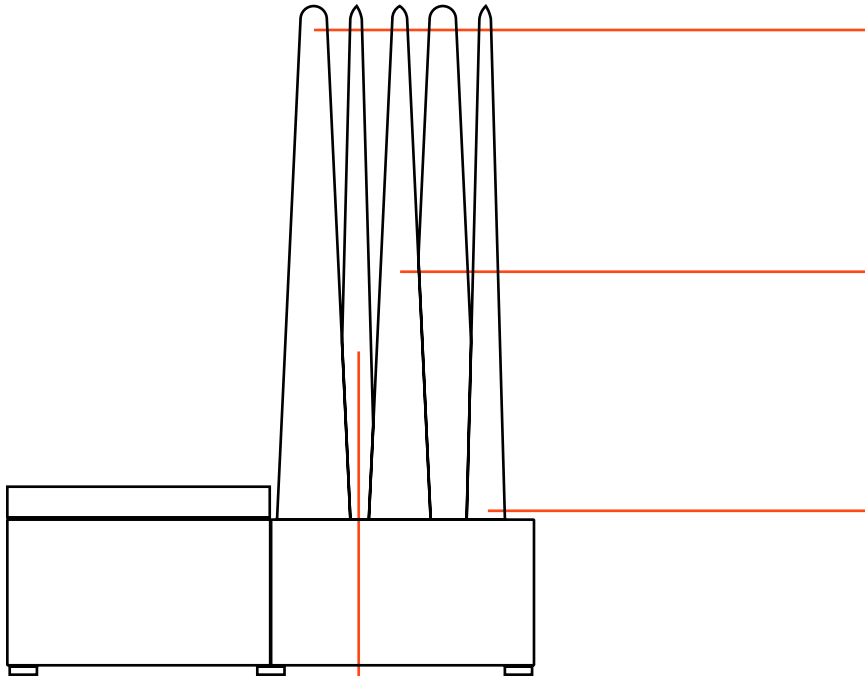

## Finish Specifier

LOUNGE

377202 - Cabinet, with 1 Cushion Pad & 8 Panels