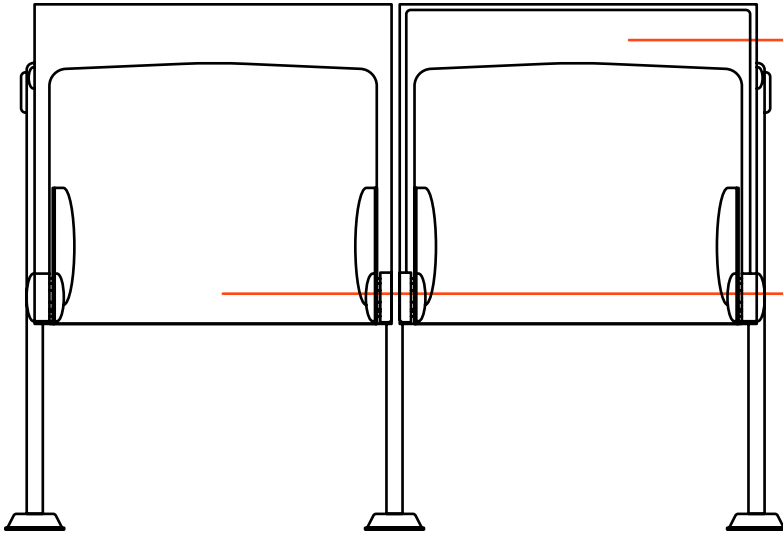

OMNIA EVOLUTION

Finish Specifier

FIXED SEATING

BACKREST:

Type:

Finish:

.....

SEAT: