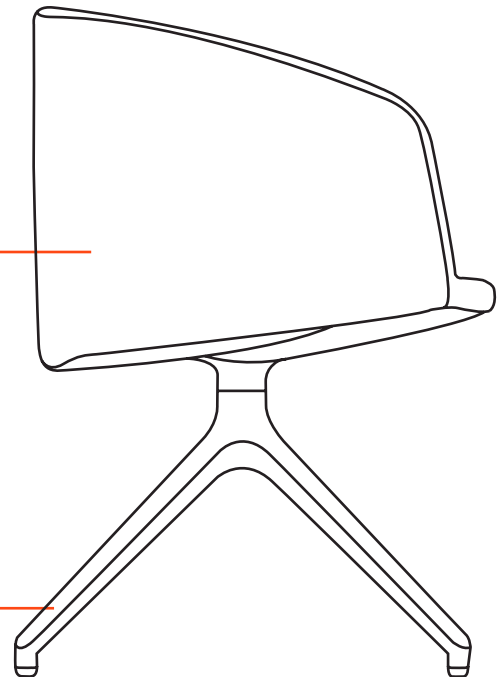

OUTSIDE UPHOLSTERY:

Supplier: .....

Fabric: .....

Color: .....