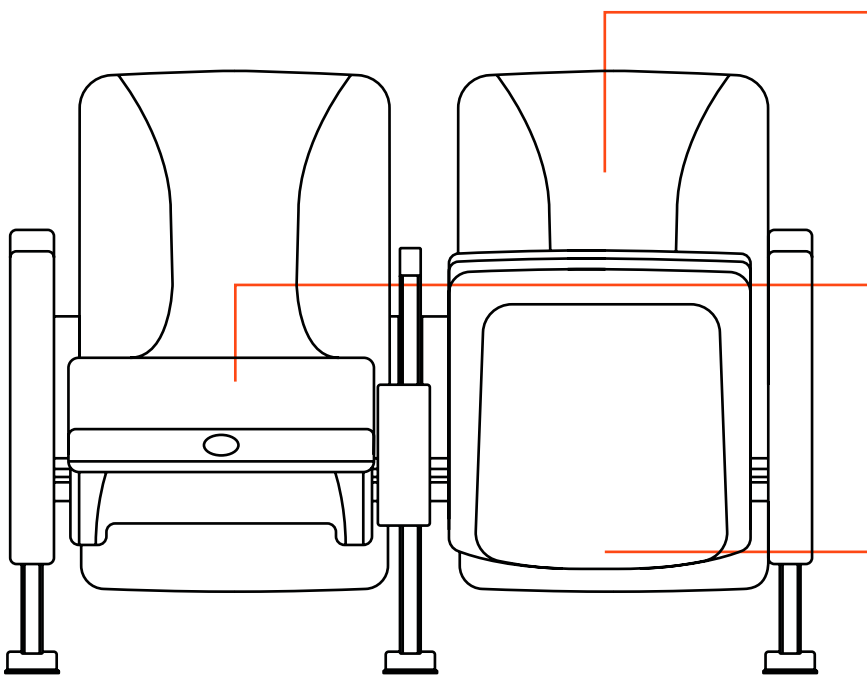

MONCTON

Finish Specifier

RECLINER

INSIDE BACK:

Supplier:

Fabric:

Color:

SEAT: