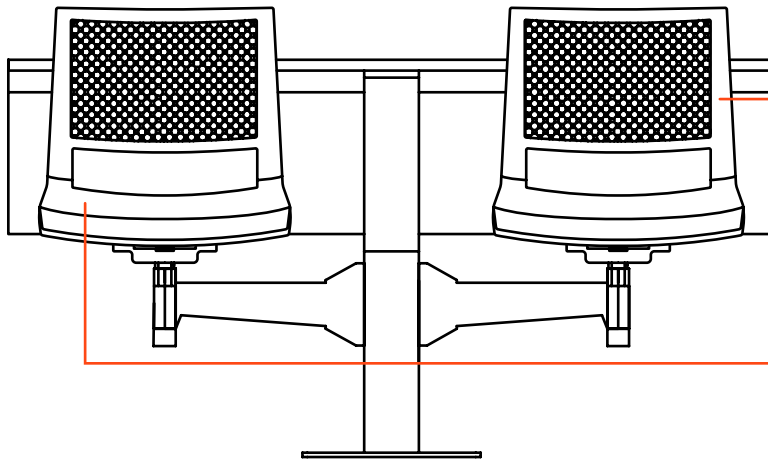

DELPHIE & KENTRA

Finish Specifier

FIXED SEATING