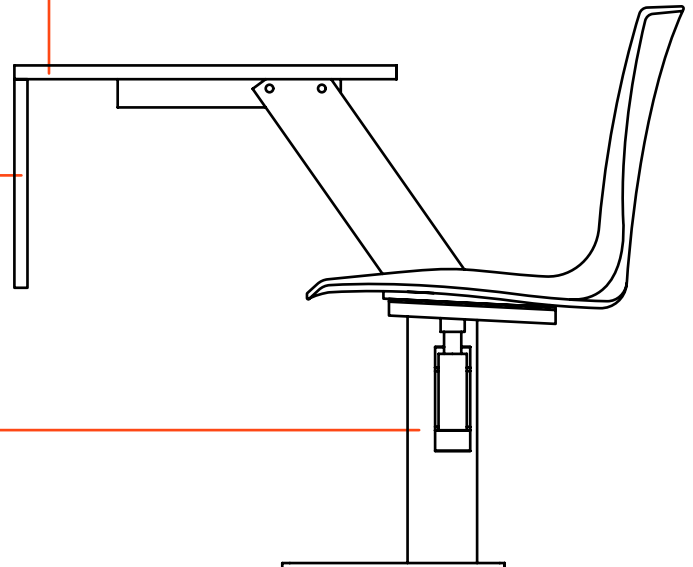

METAL FRAME:

Finish: .....