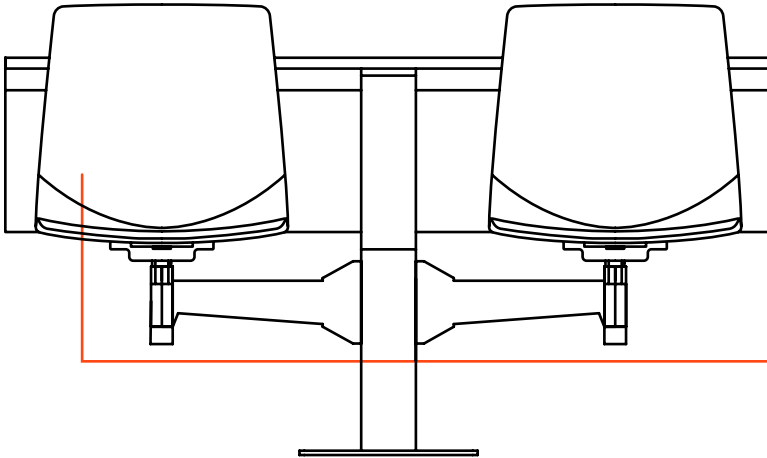

DELPHIE & ARI

Finish Specifier

FIXED SEATING

SEAT:

Color:

TABLE TOP:

Finish:

MODESTY PANEL: