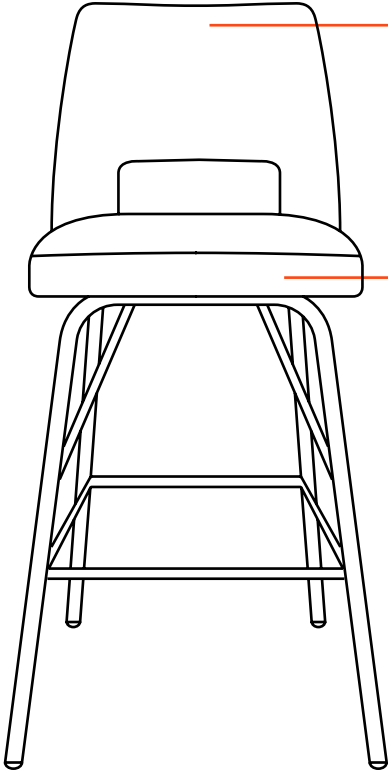

CHASE

Finish Specifier

HOSPITALITY

22299 - Counter Stool, with Four Leg Metal Base

INSIDE BACK:

Supplier:

Fabric:

Color: