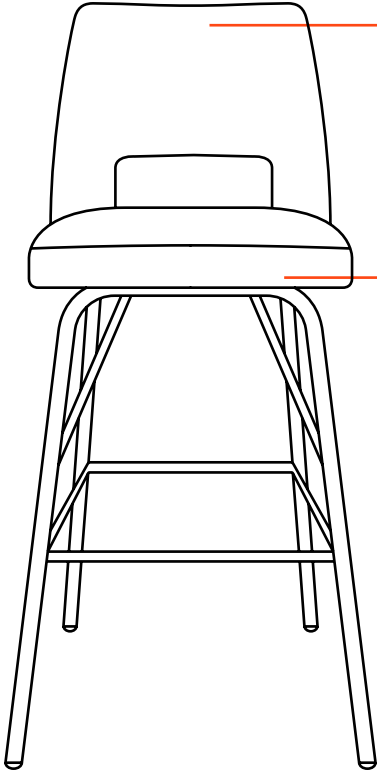

# CHASE

Finish Specifier

HOSPITALITY

22297 - Bar Stool, with Four Leg Metal Base

**INSIDE BACK:**

Supplier: .....

Fabric: .....

Color: .....

**SEAT:**

Supplier: .....

Fabric: .....

Color: .....

**OUTSIDE BACK:**

Supplier: .....

Fabric: .....

Color: .....