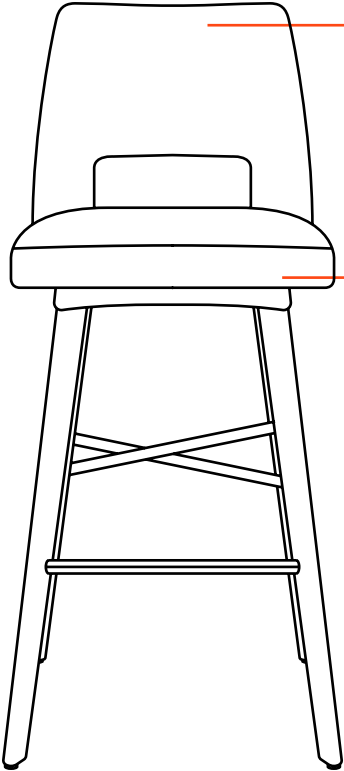

# CHASE

Finish Specifier

HOSPITALITY

22296 - Bar Stool, with Four Leg Wood Base

**INSIDE BACK:**

Supplier: .....  
Fabric: .....  
Color: .....

**SEAT:**

Supplier: .....  
Fabric: .....  
Color: .....

**OUTSIDE BACK:**

Supplier: .....  
Fabric: .....  
Color: .....

**WOOD BASE:**

Finish: .....