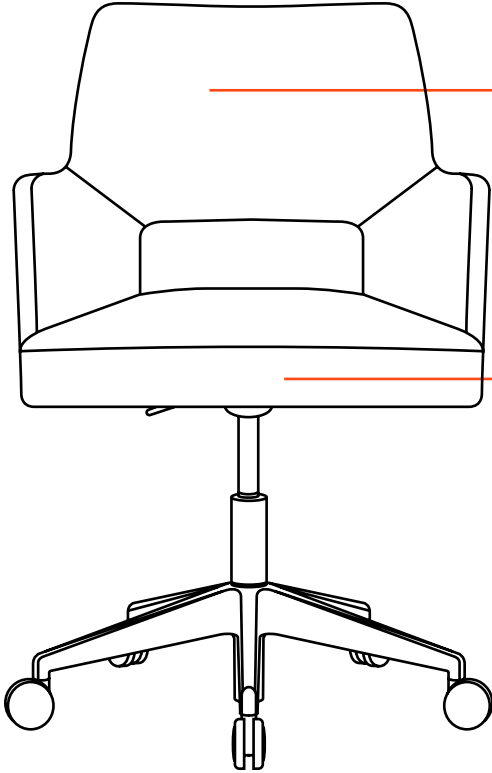

CHASE

Finish Specifier

HOSPITALITY

22295 - Arm Chair, with Swivel Base

INSIDE BACK:

Supplier:

Fabric:

Color: