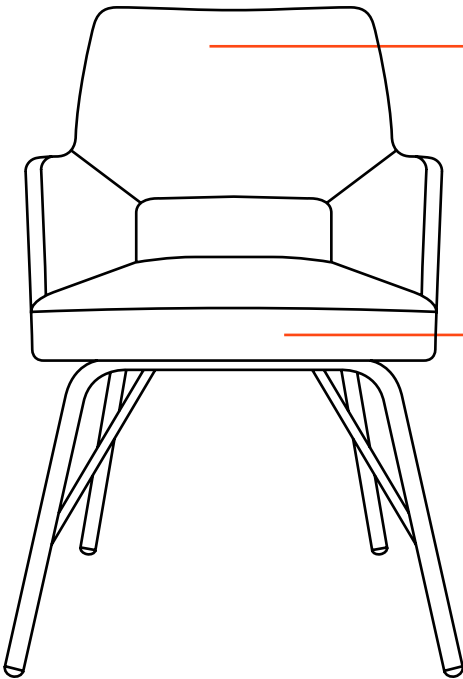

CHASE

Finish Specifier

HOSPITALITY

22294 - Arm Chair, with Four Leg Metal Base

INSIDE BACK:

Supplier:

Fabric:

Color: