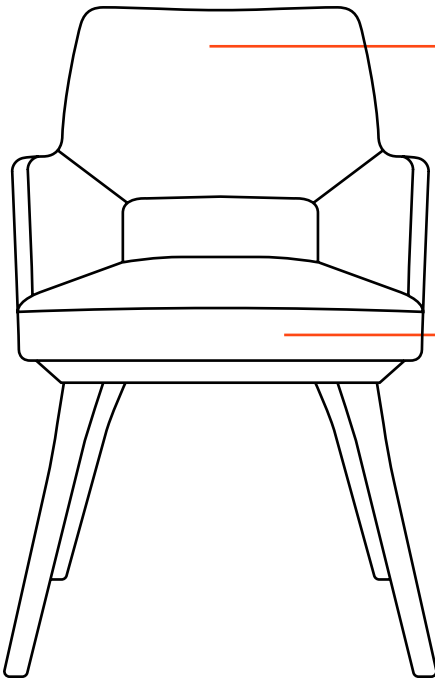

CHASE

Finish Specifier

HOSPITALITY

22293 - Arm Chair, with Four Leg Wood Base

INSIDE BACK:

Supplier:

Fabric:

Color: