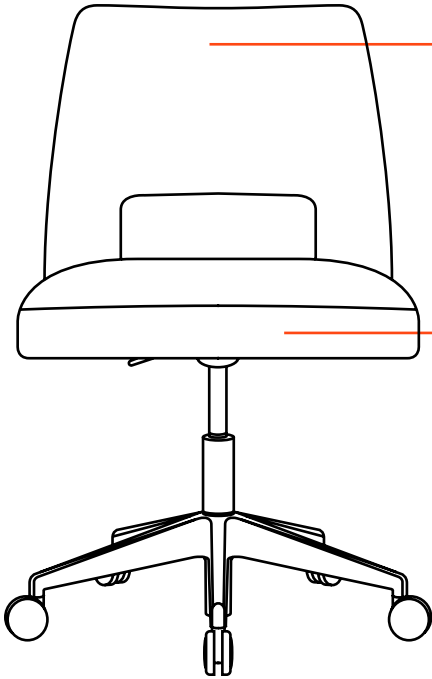

## Finish Specifier

HOSPITALITY

22292 - Armless Chair, with Swivel Base