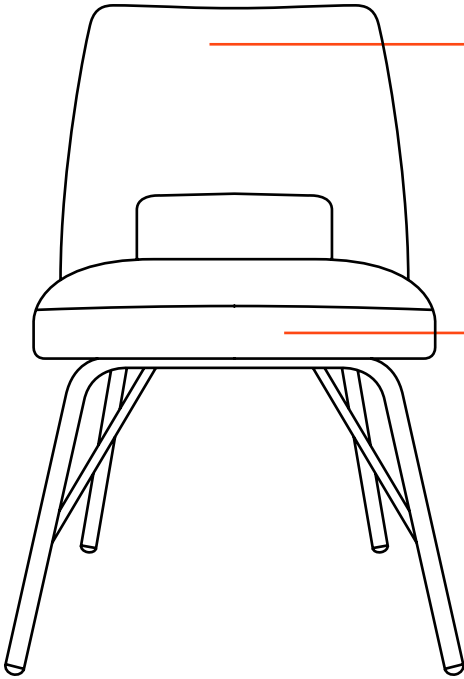

# CHASE

Finish Specifier

HOSPITALITY

22291 - Armless Chair, with Four Leg Metal Base

**INSIDE BACK:**

Supplier: .....

Fabric: .....

Color: .....