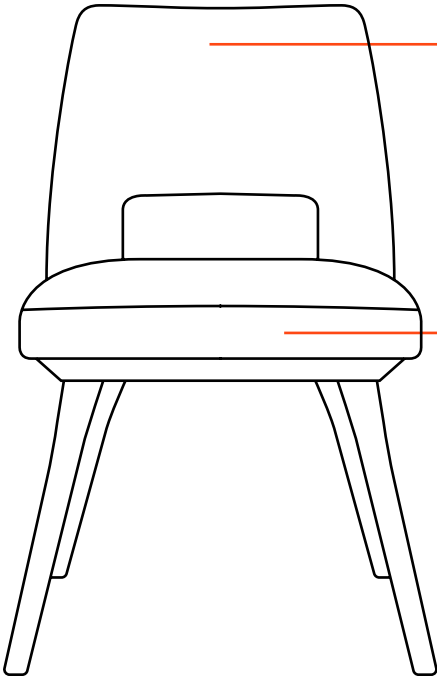

## Finish Specifier

HOSPITALITY

22290 - Armless Chair, with Four Leg Wood Base