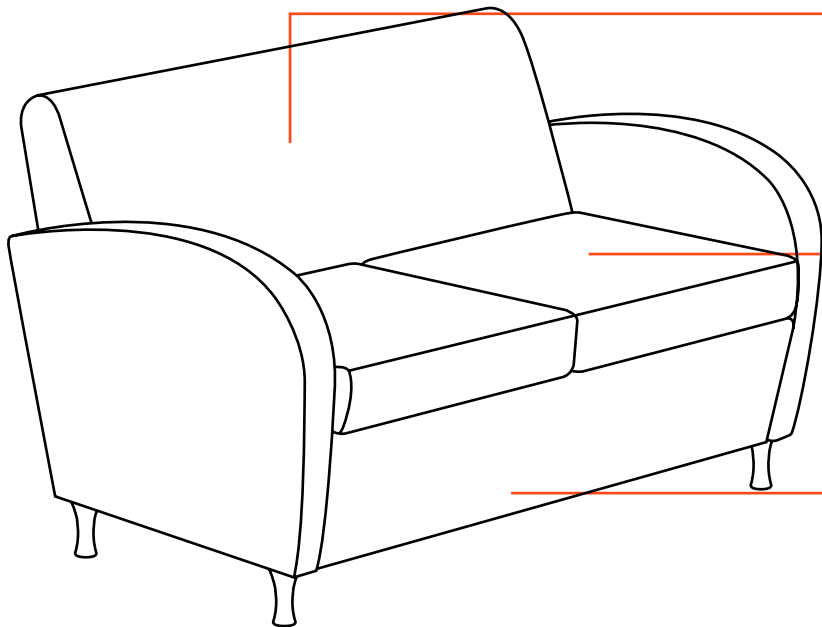

AMELIA

Finish Specifier

LOUNGE

9832 - Loveseat

BACK:

Supplier:
Fabric:
Color:

SEAT:

Supplier:
Fabric:
Color:

FRONT:

Supplier:
Fabric:
Color:

ARMS:

Supplier:
Fabric:
Color:

LEGS:

Finish:

AMELIA

Finish Specifier

LOUNGE

9832 - Loveseat

POWER:

Options:

PULITO:

Options:

SWIVEL TABLE:

Options: