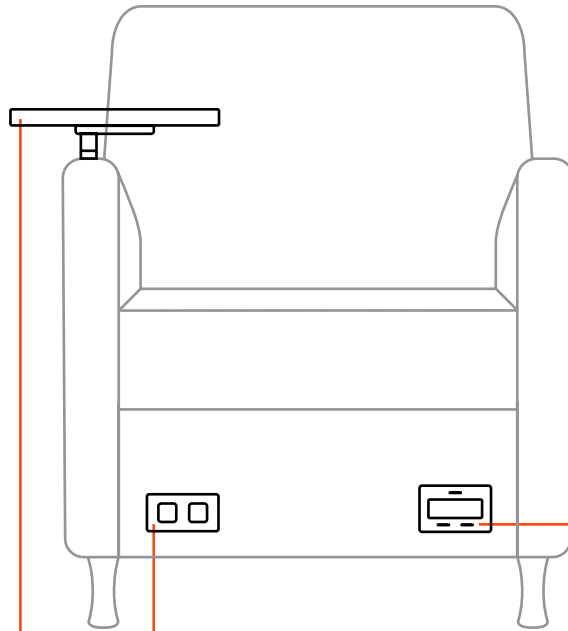

LOUNGE

9831 - Lounge Chair

POWER:

Options:

PULITO:

Options:

SWIVEL TABLET:

Options: