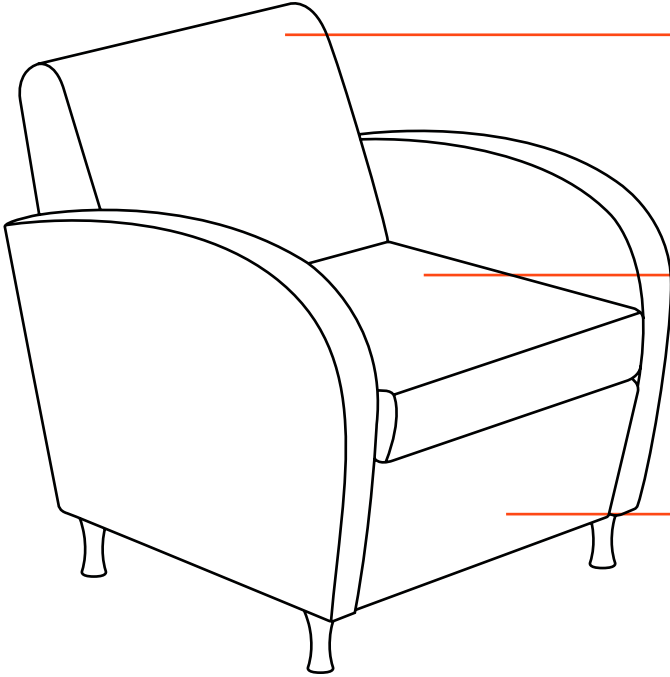

AMELIA

Finish Specifier

LOUNGE

9831 - Lounge Chair

BACK:

Supplier:
Fabric:
Color:

SEAT:

Supplier:
Fabric:
Color:

FRONT:

Supplier:
Fabric:
Color:

ARMS:

Supplier:
Fabric:
Color:

LEGS:

Finish:

AMELIA

Finish Specifier

LOUNGE

9831 - Lounge Chair

POWER:

Options:

PULITO:

Options:

SWIVEL TABLET:

Options: