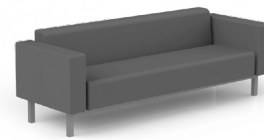

## FEATURES

- Block is a modular seating line that offers space creators endless possibilities of new and unique seating arrangements that can accommodate any lounge or common area
- Fully upholstered seat, back and arms
- Modular seat, back, arm and table components allow cleaning access to all surface materials
- Exposed legs and perimeter base are welded together, utilizing 1.5" (40 mm) square tubular steel, standard in Silver Gray epoxy powder coated finish
- Upholstery seams are double stitched for added strength, higher quality and a more refined aesthetic
- Interior frame is constructed with a combination of hardwood and engineered wood using mortise and tenon joints, reinforced with corner blocks
- Padded with variable thickness of CFC free high-density, high-resilience polyurethane foam
- Seat underside is finished with Black polyester dust cover
- Laminate table surface with 3 mm PVC edge

**Model #25641**  
Table, Seat Height

**Model #25642**  
Table, Arm Height

**25611**  
1 Seater, with 2 Arms

**25621**  
2 Seater, with 2 Arms

**25631**  
3 Seater, with 2 Arms

<b>Overall Height:</b>	27.5"	700 mm	27.5"	700 mm	27.5"	700 mm
<b>Overall Width:</b>	37"	940 mm	60"	1525 mm	83"	2110 mm
<b>Overall Depth:</b>	27.5"	700 mm	27.5"	700 mm	27.5"	700 mm
<b>Seat Height:</b>	17"	430 mm	17"	430 mm	17"	430 mm
<b>Seat Width:</b>	23"	585 mm	46"	1170 mm	69"	1755 mm
<b>Seat Depth:</b>	20"	510 mm	20"	510 mm	20"	510 mm

**25612**  
1 Seater, with  
Left Arm

**25613**  
1 Seater, with  
Right Arm

**25614**  
1 Seater, Armless

**25622**  
2 Seater, with  
Left Arm

**25623**  
2 Seater, with  
Right Arm

**25624**  
2 Seater, Armless