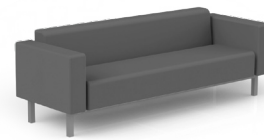

## FEATURES

- Block is a modular seating line that offers space creators endless possibilities of new and unique seating arrangements that can accommodate any lounge or common area
- Fully upholstered seat, back and arms
- Modular seat, back, arm and table components allow cleaning access to all surface materials
- Exposed legs and perimeter base are welded together, utilizing 1.5" (40 mm) square tubular steel, standard in Silver Gray epoxy powder coated finish
- Upholstery seams are double stitched for added strength, higher quality and a more refined aesthetic
- Interior frame is constructed with a combination of hardwood and engineered wood using mortise and tenon joints, reinforced with corner blocks
- Padded with variable thickness of CFC free high-density, high-resilience polyurethane foam
- Seat underside is finished with Black polyester dust cover
- Laminate table surface with 3 mm PVC edge

**Model #25641**  
Table, Seat Height

**Model #25642**  
Table, Arm Height

**25611**  
1 Seater, with 2 Arms

**25621**  
2 Seater, with 2 Arms

**25631**  
3 Seater, with 2 Arms

<b>Overall Height:</b>	27.5"	700 mm	27.5"	700 mm	27.5"	700 mm
<b>Overall Width:</b>	37"	940 mm	60"	1525 mm	83"	2110 mm
<b>Overall Depth:</b>	28"	710 mm	28"	710 mm	28"	710 mm
<b>Seat Height:</b>	17"	430 mm	17"	430 mm	17"	430 mm
<b>Seat Width:</b>	23"	585 mm	46"	1170 mm	69"	1755 mm
<b>Seat Depth:</b>	20"	510 mm	20"	510 mm	20"	510 mm

**25612**  
1 Seater, with  
Left Arm

**25613**  
1 Seater, with  
Right Arm

**25614**  
1 Seater, Armless

**25622**  
2 Seater, with  
Left Arm

**25623**  
2 Seater, with  
Right Arm

**25624**  
2 Seater, Armless