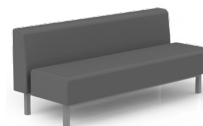

## FEATURES

- Block is a modular seating line that offers space creators endless possibilities of new and unique seating arrangements that can accommodate any lounge or common area
- Fully upholstered seat, back and arms
- Modular seat, back, arm and table components allow cleaning access to all surface materials
- Exposed legs and perimeter base are welded together, utilizing 1.5" (40 mm) square tubular steel, standard in Silver Gray epoxy powder coated finish
- Upholstery seams are double stitched for added strength, higher quality and a more refined aesthetic
- Interior frame is constructed with a combination of hardwood and engineered wood using mortise and tenon joints, reinforced with corner blocks
- Padded with variable thickness of CFC free high-density, high-resilience polyurethane foam
- Seat underside is finished with Black polyester dust cover
- Laminate table surface with 3 mm PVC edge

## OPTIONS

- Upholstery options are endless with our range of standard textiles, as well as the opportunity for Customer's Own Material (COM)
- Dual-upholstery options allow for both back and seat to be in two unique textiles
- Custom Foam alternatives are available
- Integrated Power and USB
- Left-Handed/Right-Handed Swivel Tablets are available in Polymer or Laminate, Fixed or Removable
- Custom Powder Coat on legs and perimeter base
- Table surface in Borgo standard laminates

**25612**  
1 Seater, with  
Left Arm

**25613**  
1 Seater, with  
Right Arm

**25614**  
1 Seater, Armless

**25622**  
2 Seater, with  
Left Arm

**25623**  
2 Seater, with  
Right Arm

**25624**  
2 Seater, Armless

**25632**  
3 Seater, with  
Left Arm

**25633**  
3 Seater, with  
Right Arm

**25634**  
3 Seater, Armless

ISO 9001  
certified

ISO 14001  
certified

Borgo Contract Seating  
324 Carlingview Drive Toronto, Ontario M9W 5G5  
[www.borgo.com](http://www.borgo.com) | [sales@borgo.com](mailto:sales@borgo.com) | T. 416 679.8133 | Toll Free. 1 888 312.6746