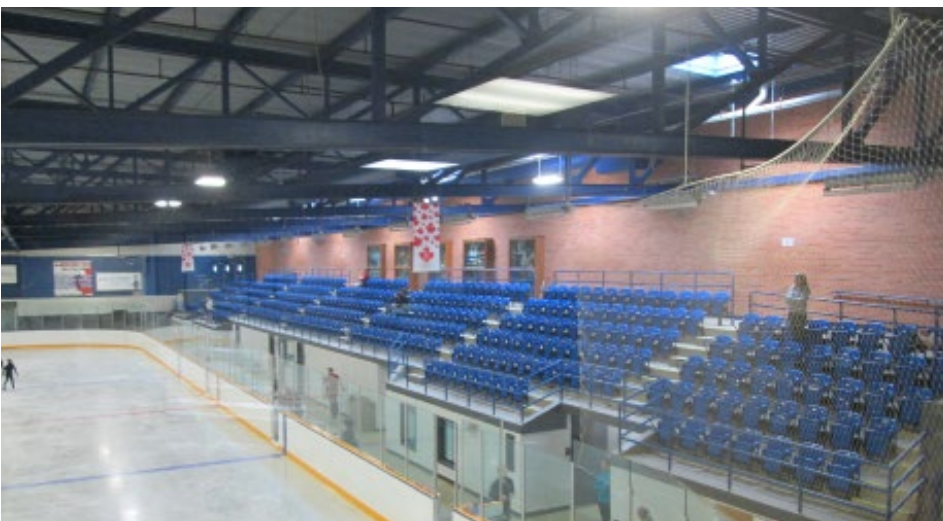

ALLENDALE RECREATION CENTRE

Barrie, Ontario, Canada

Fixed Seating

Project

Allendale Recreation Center - Arena

Products

Charley

Total seats

486

Year of completion

2013

Renovations propose more challenges than new builds. Using already existing infrastructure, Borgo had to provide a seating solution that would be able to be both riser and floor mounted. Being a public arena, turn around time had to be done quickly and on a modest budget.